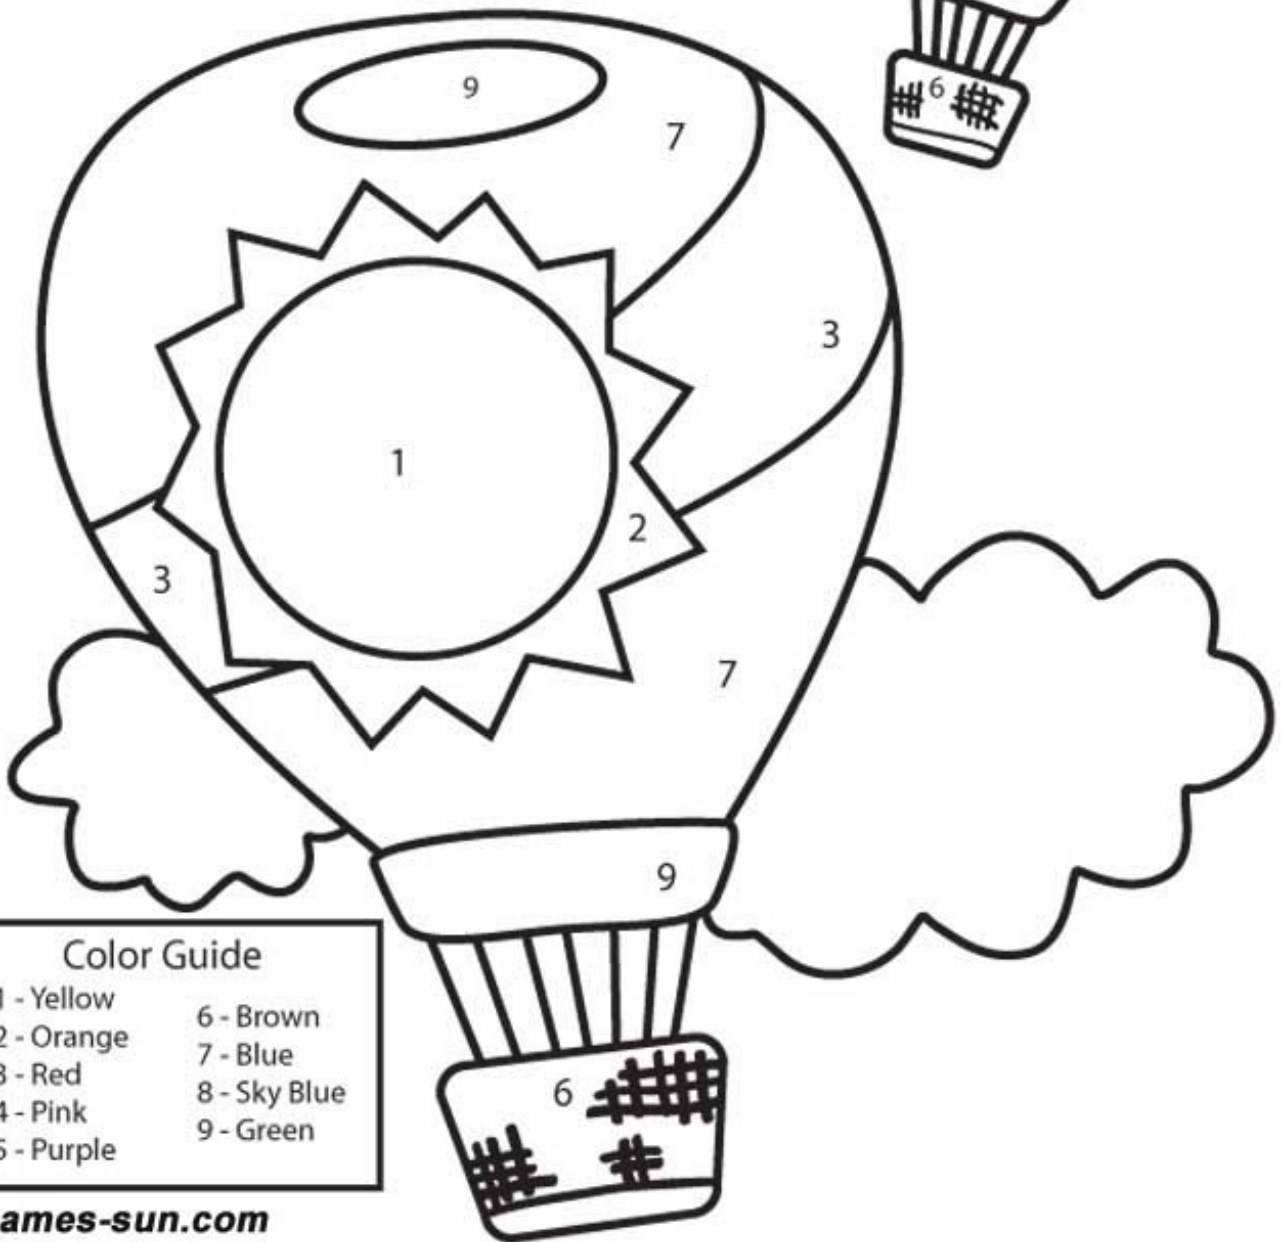

8

Color Guide

- | | |
|------------|--------------|
| 1 - Yellow | 6 - Brown |
| 2 - Orange | 7 - Blue |
| 3 - Red | 8 - Sky Blue |
| 4 - Pink | 9 - Green |
| 5 - Purple | |

games-sun.com