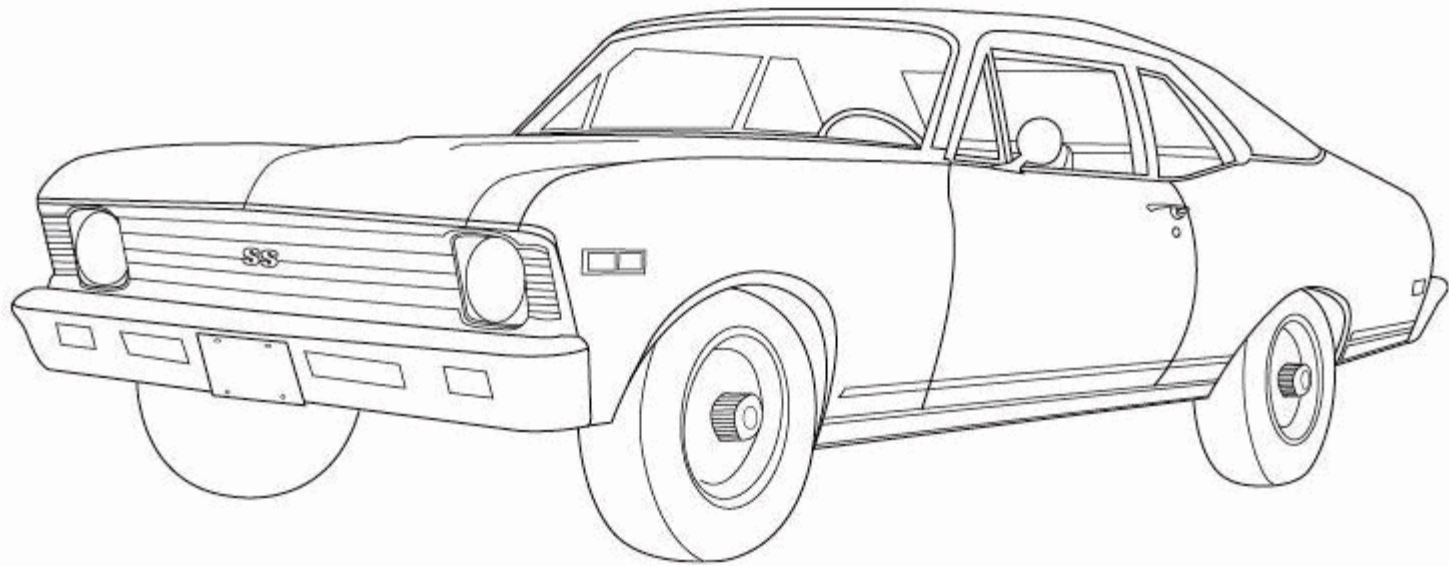

1968 NOVA SS

YEARONE
Muscle Car Parts