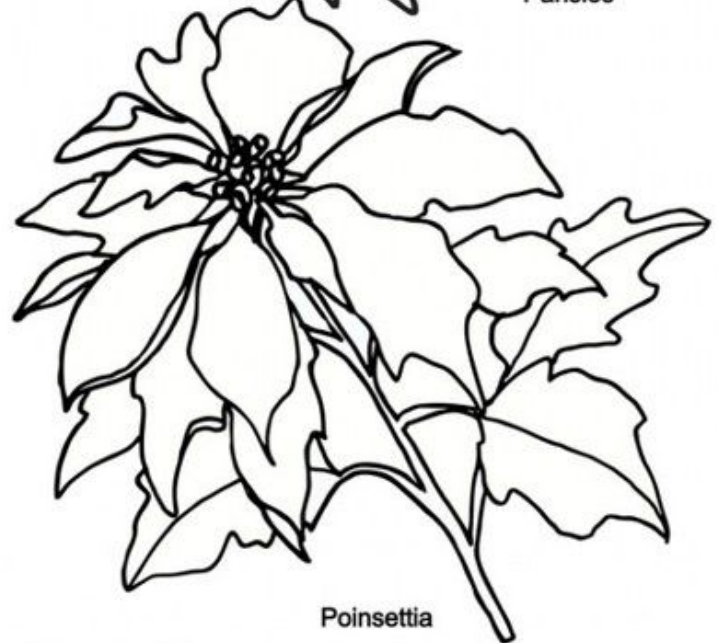

Calla Lily

Pansies

Camellia

Poinsettia

PCA® TP3148E Easy Emboss - Simply Flowers 3

Emboss the chosen design on back of parchment following the lines with a PCA MICROBALL embosser.

Approximate Dimensions 140mm x 170mm