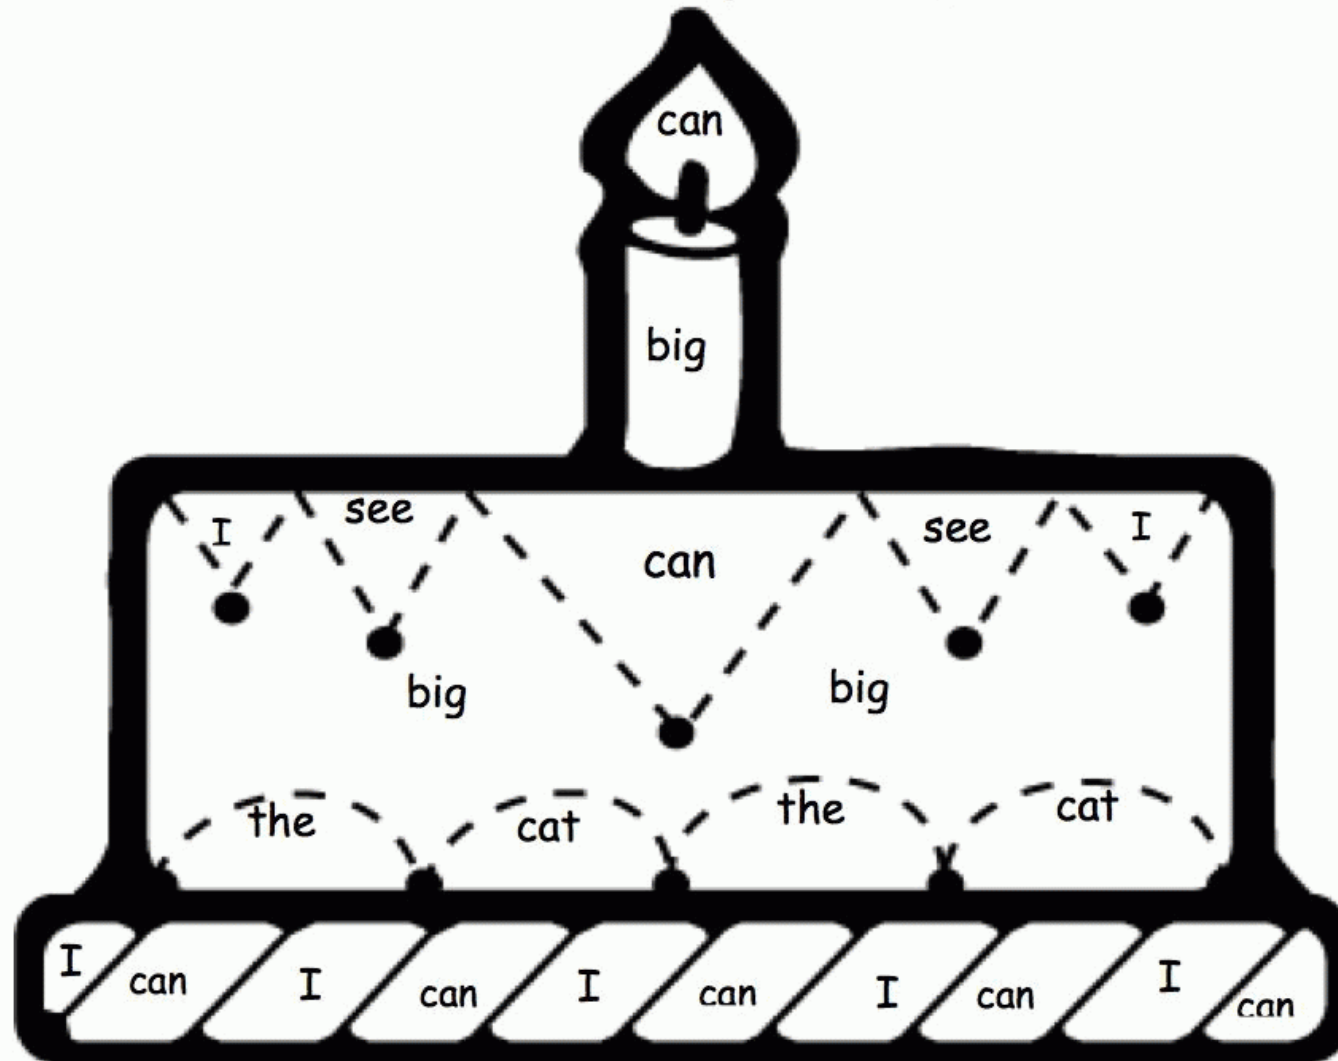

Color by Sight Word

Color Code:

I=green

can=yellow

see=purple

the=red

big=orange

cat=blue

Read the sentence: **I can see the big cat.**