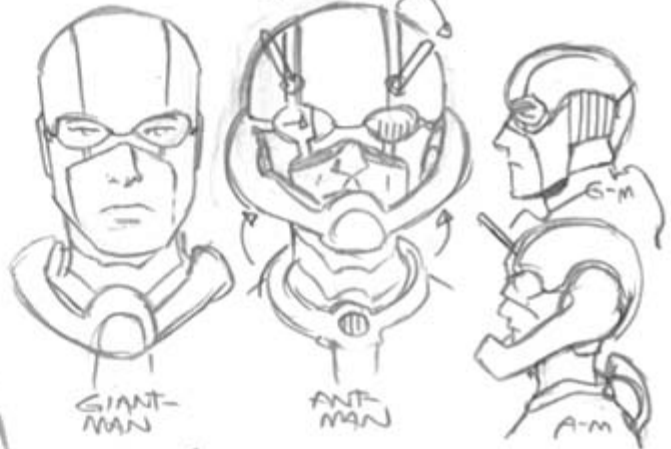

HELMET EXPANDS ANTENNAE FLIPOUT
YELLOW LENSES STORED INSIDE
COVER EYES COLLAR MANDIBLES ATTACH

G-M HELMET IS NEARLY
FLUSH AGAINST HANK'S
FACE

A-M HELMET IS RAISED

FIRST AID/
PORTABLE
LAB KIT

FULL O'
SERVES
TO HELP
SUPPORT
THAT BIG
OL' NOOGIN'