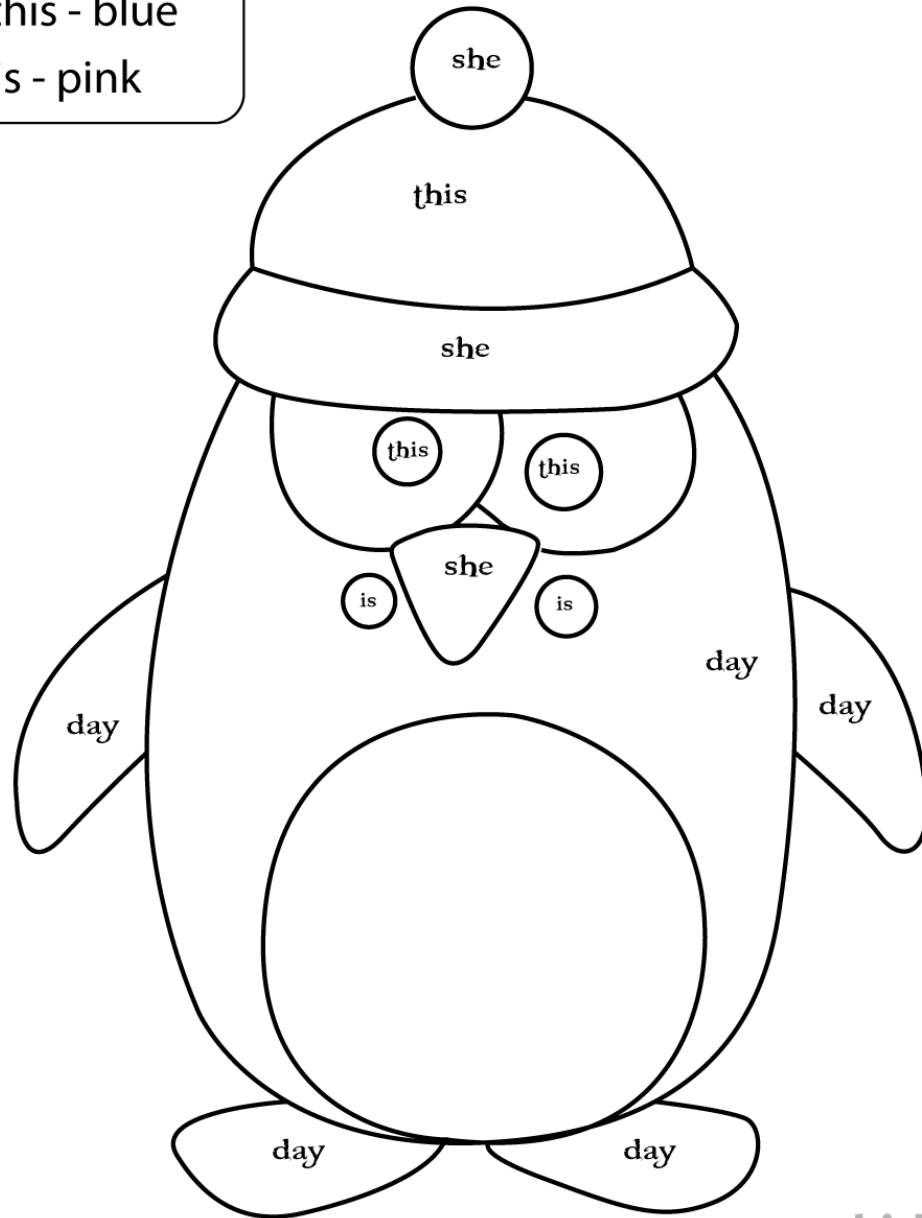

Color code

day - black

she - yellow

this - blue

is - pink

kidadl

Visit www.kidadl.com for more free coloring pages