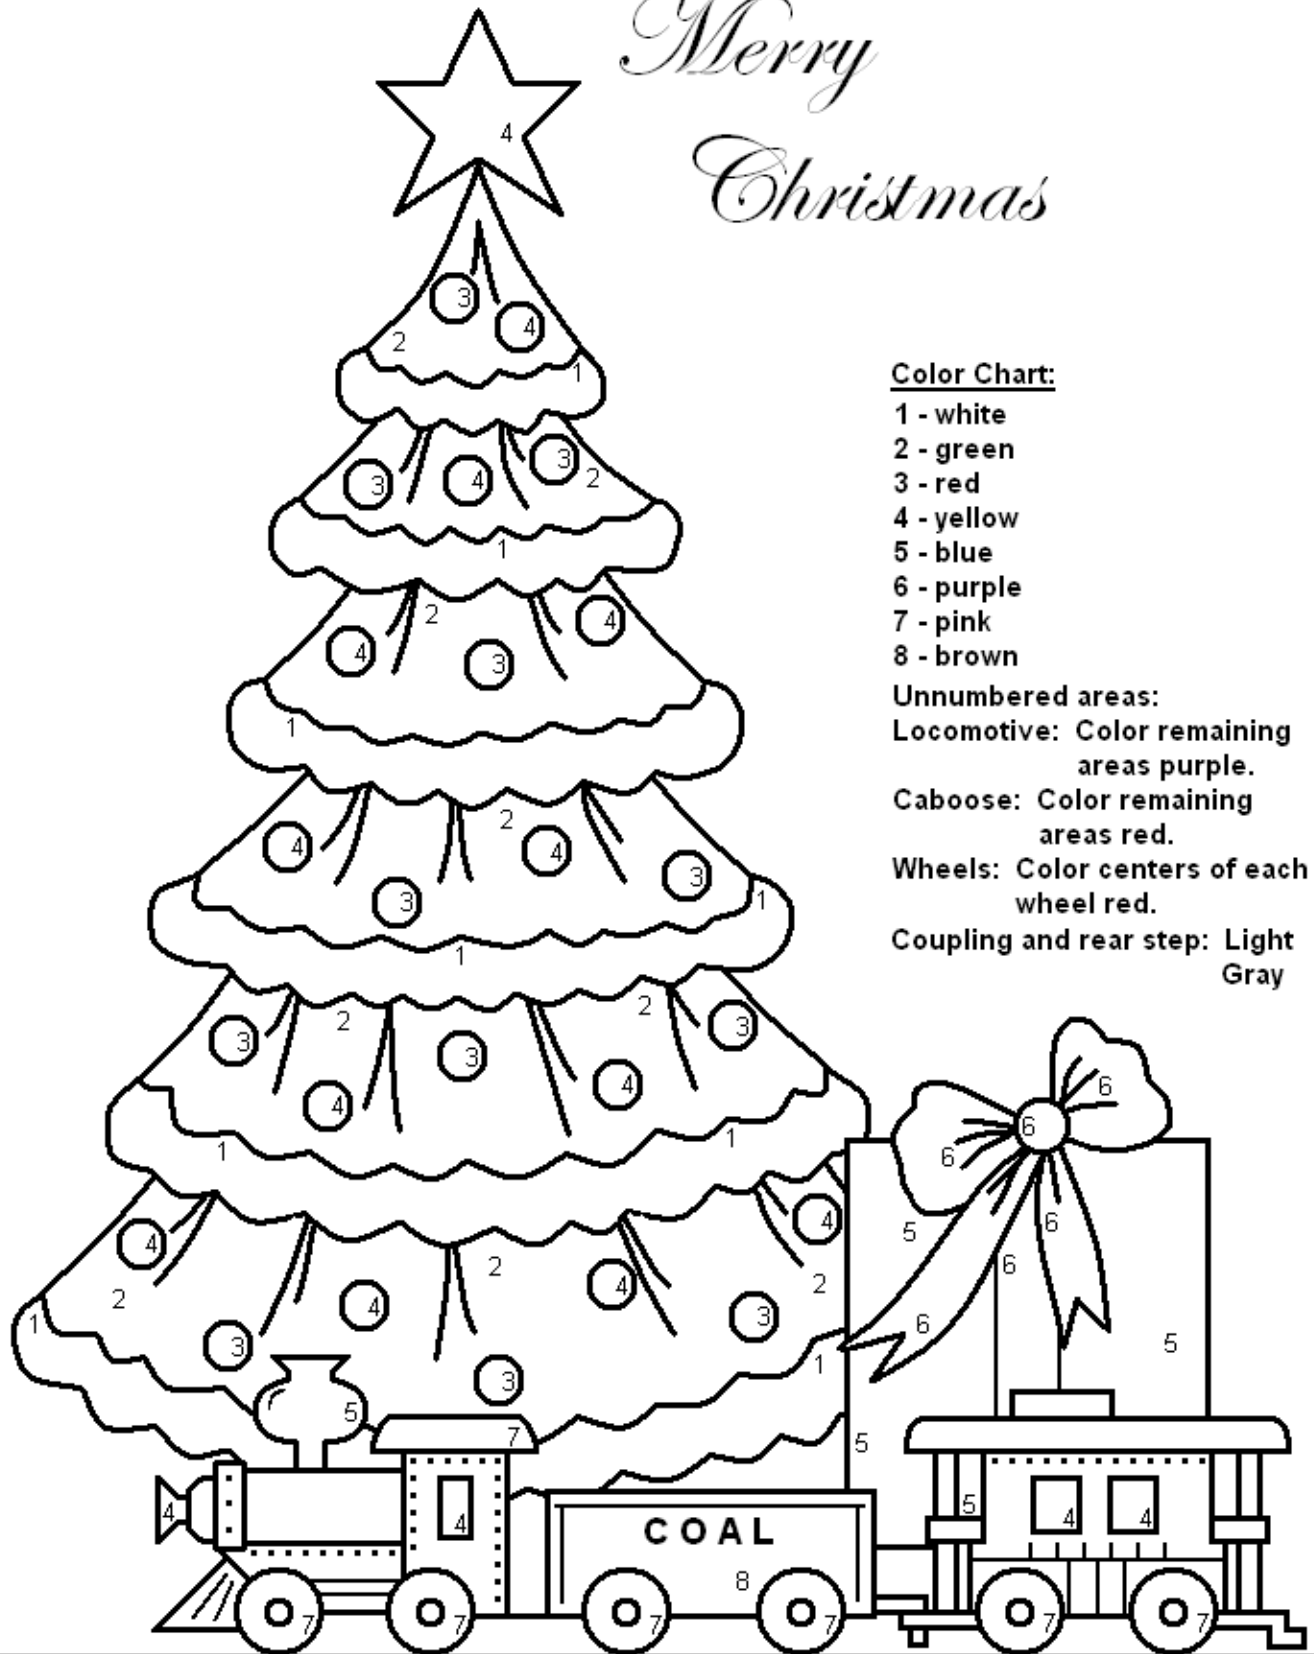

*Merry  
Christmas*

**Color Chart:**

- 1 - white
- 2 - green
- 3 - red
- 4 - yellow
- 5 - blue
- 6 - purple
- 7 - pink
- 8 - brown

**Unnumbered areas:**

**Locomotive:** Color remaining areas purple.

**Caboose:** Color remaining areas red.

**Wheels:** Color centers of each wheel red.

**Coupling and rear step:** Light Gray