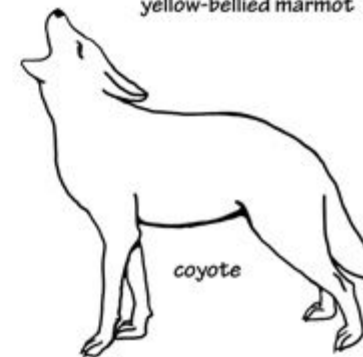

# Color the Washington Mammals

big brown bat

Ord's kangaroo rat

black bear

mule deer

red fox

river otter

yellow-bellied marmot

badger

beaver

mountain goat

bobcat

coyote

©Sheri Amsel

[www.exploringnature.org](http://www.exploringnature.org)