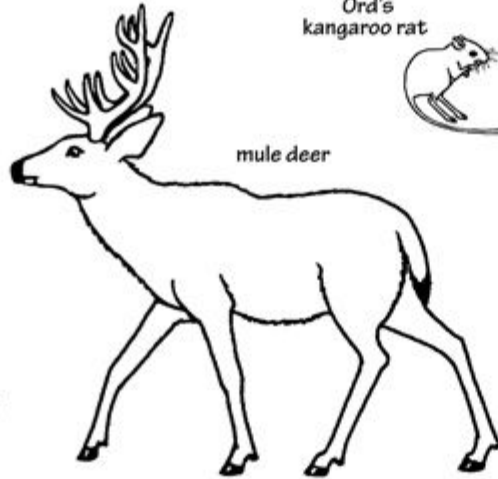

# Color the Washington Mammals

big brown bat

Ord's kangaroo rat

black bear

mule deer

red fox

river otter

yellow-bellied marmot

badger

beaver

mountain goat

bobcat

coyote

©Sheri Amsel

[www.exploringnature.org](http://www.exploringnature.org)