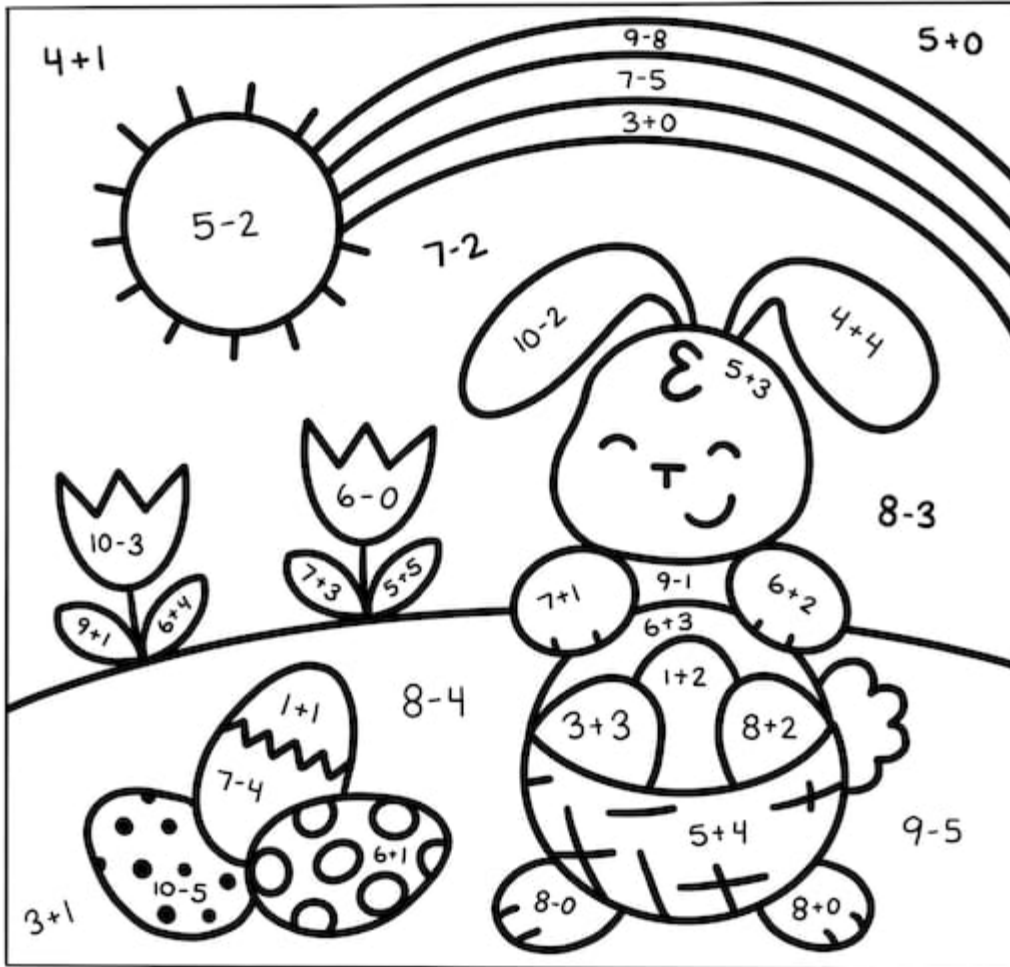

# Color by Code

Code :	= 3 yellow	= 6 pink	= 9 brown
= 1 red	= 4 green	= 7 purple	= 10 light green
= 2 orange	= 5 blue	= 8 gray	

[www.ktcreates.net/tpt](http://www.ktcreates.net/tpt)