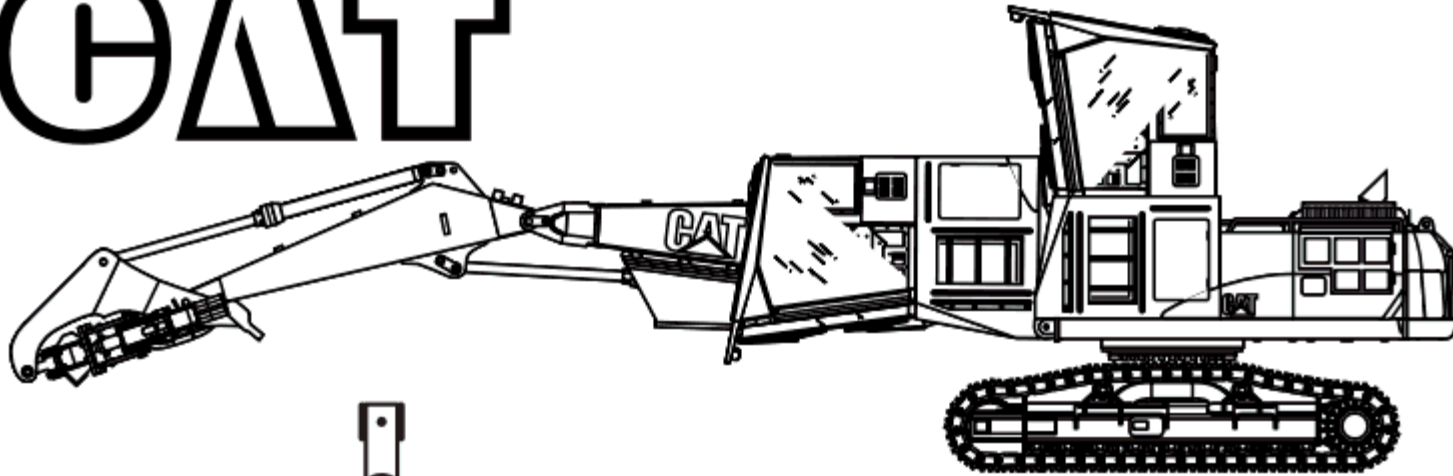

# CAT

## 325d forest machine

Bold Bossy Slammin' At  
COLORINGPAGESFORKIDSBOYS.COM