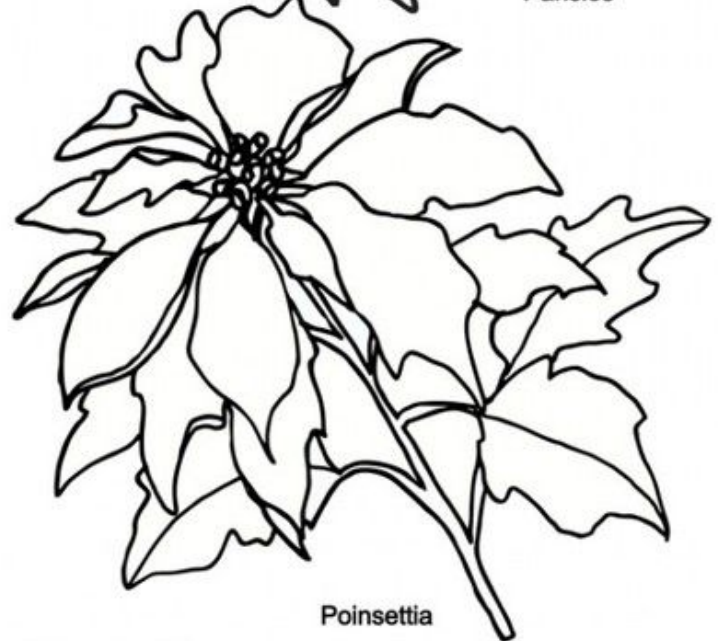

Calla Lily

Pansies

Camellia

Poinsettia

**PCA® TP3148E Easy Emboss - Simply Flowers 3**

Emboss the chosen design on back of parchment following the lines with a PCA MICROBALL embosser.

Approximate Dimensions 140mm x 170mm