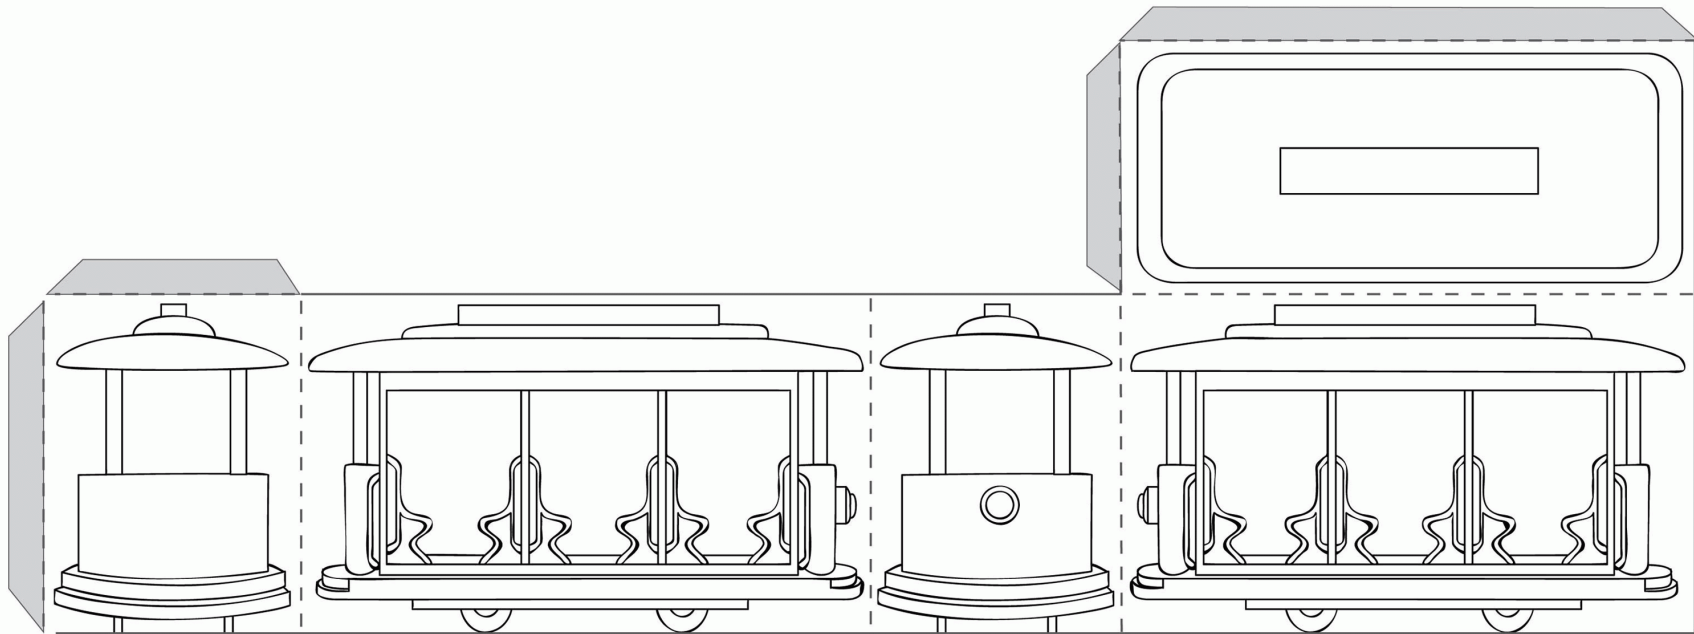

Foldable Trolley