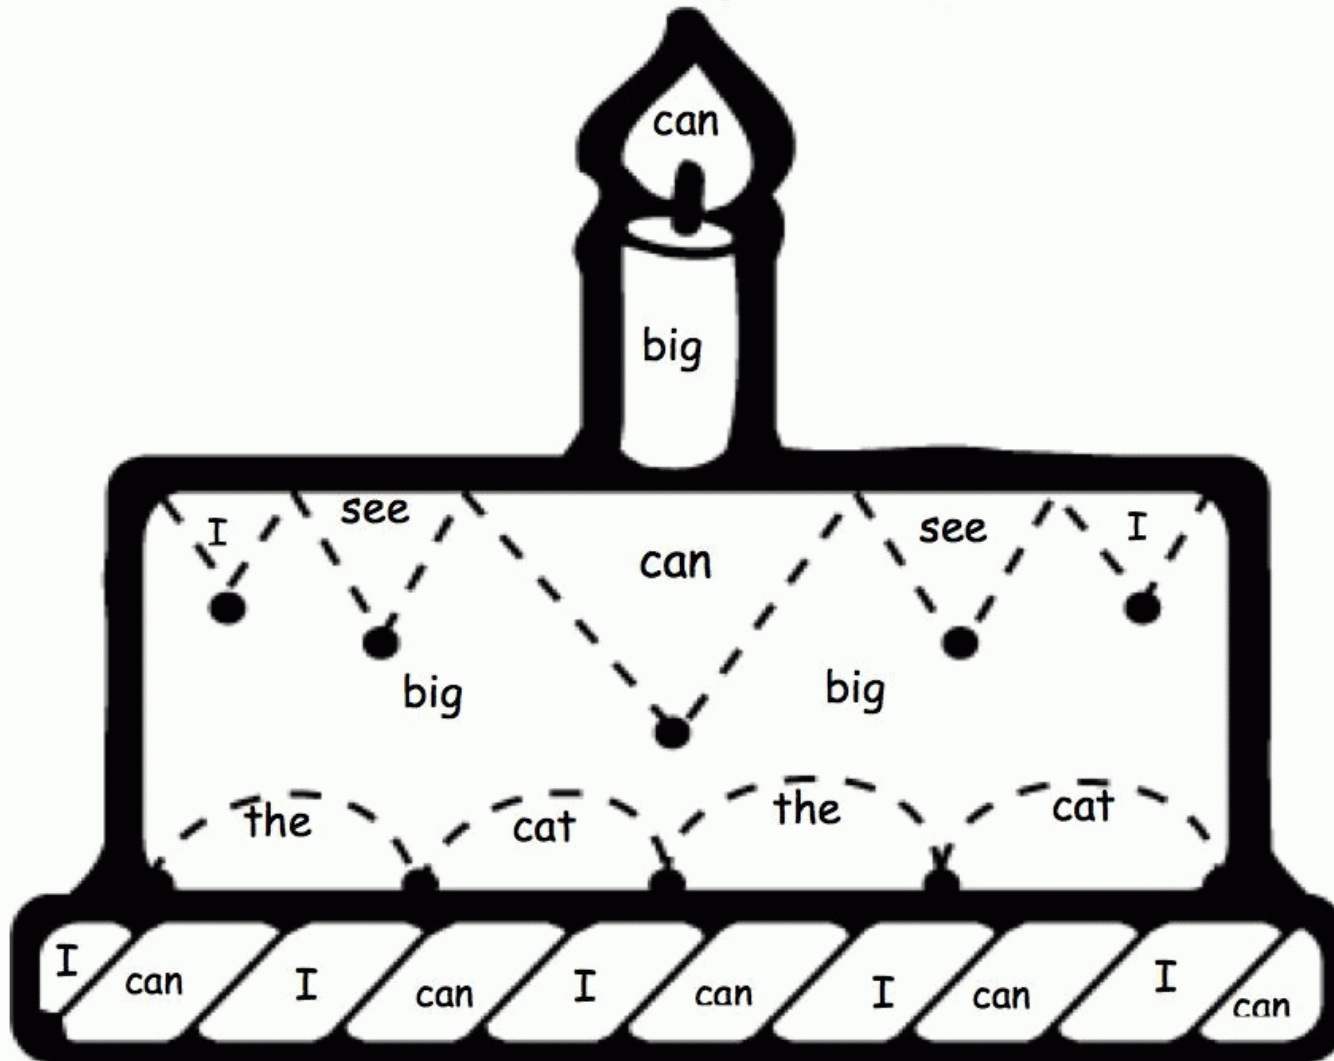

Color by Sight Word

Color Code:

I=green

can=yellow

see=purple

the=red

big=orange

cat=blue

Read the sentence:

I can see the big cat.