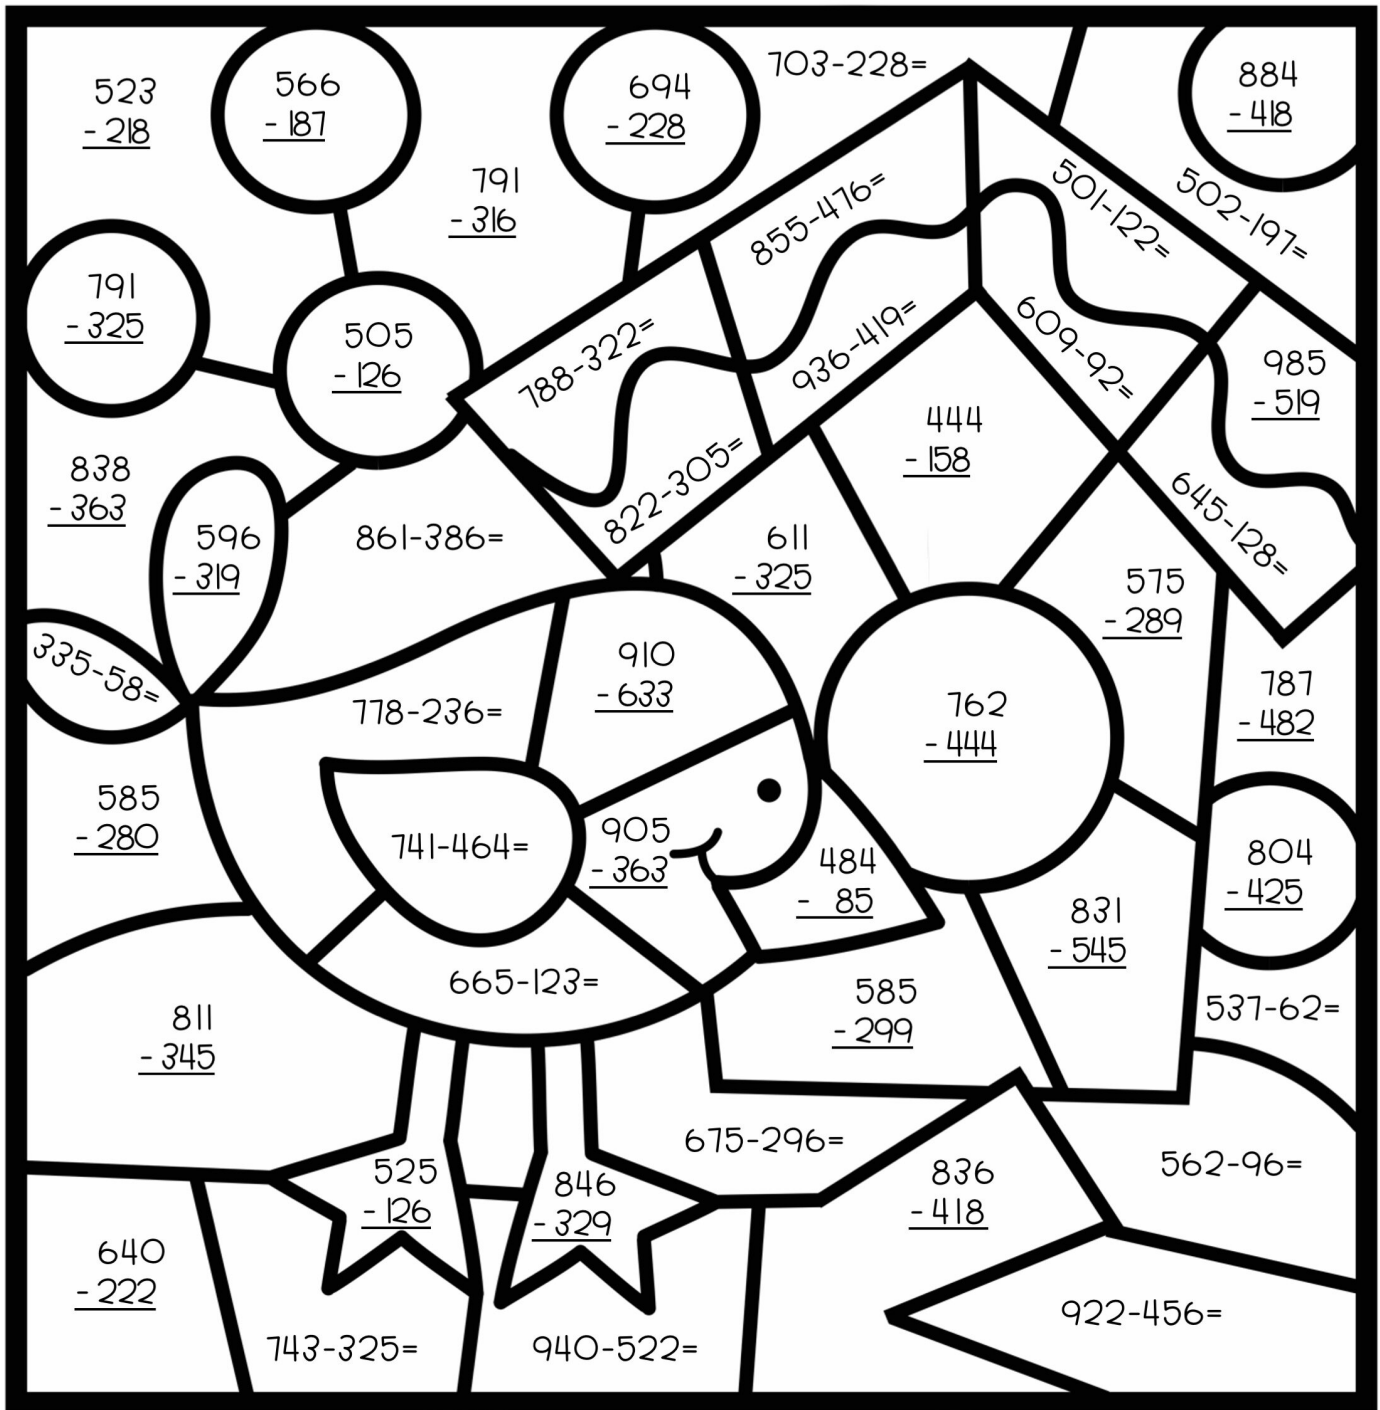

triple digit
SUBTRACTION

Name: _____

BLUE: 305, 475
 BROWN: 418
 GREEN: 318
 PURPLE: 286

Red: 277, 542
 White: 379, 466
 YELLOW: 399, 517