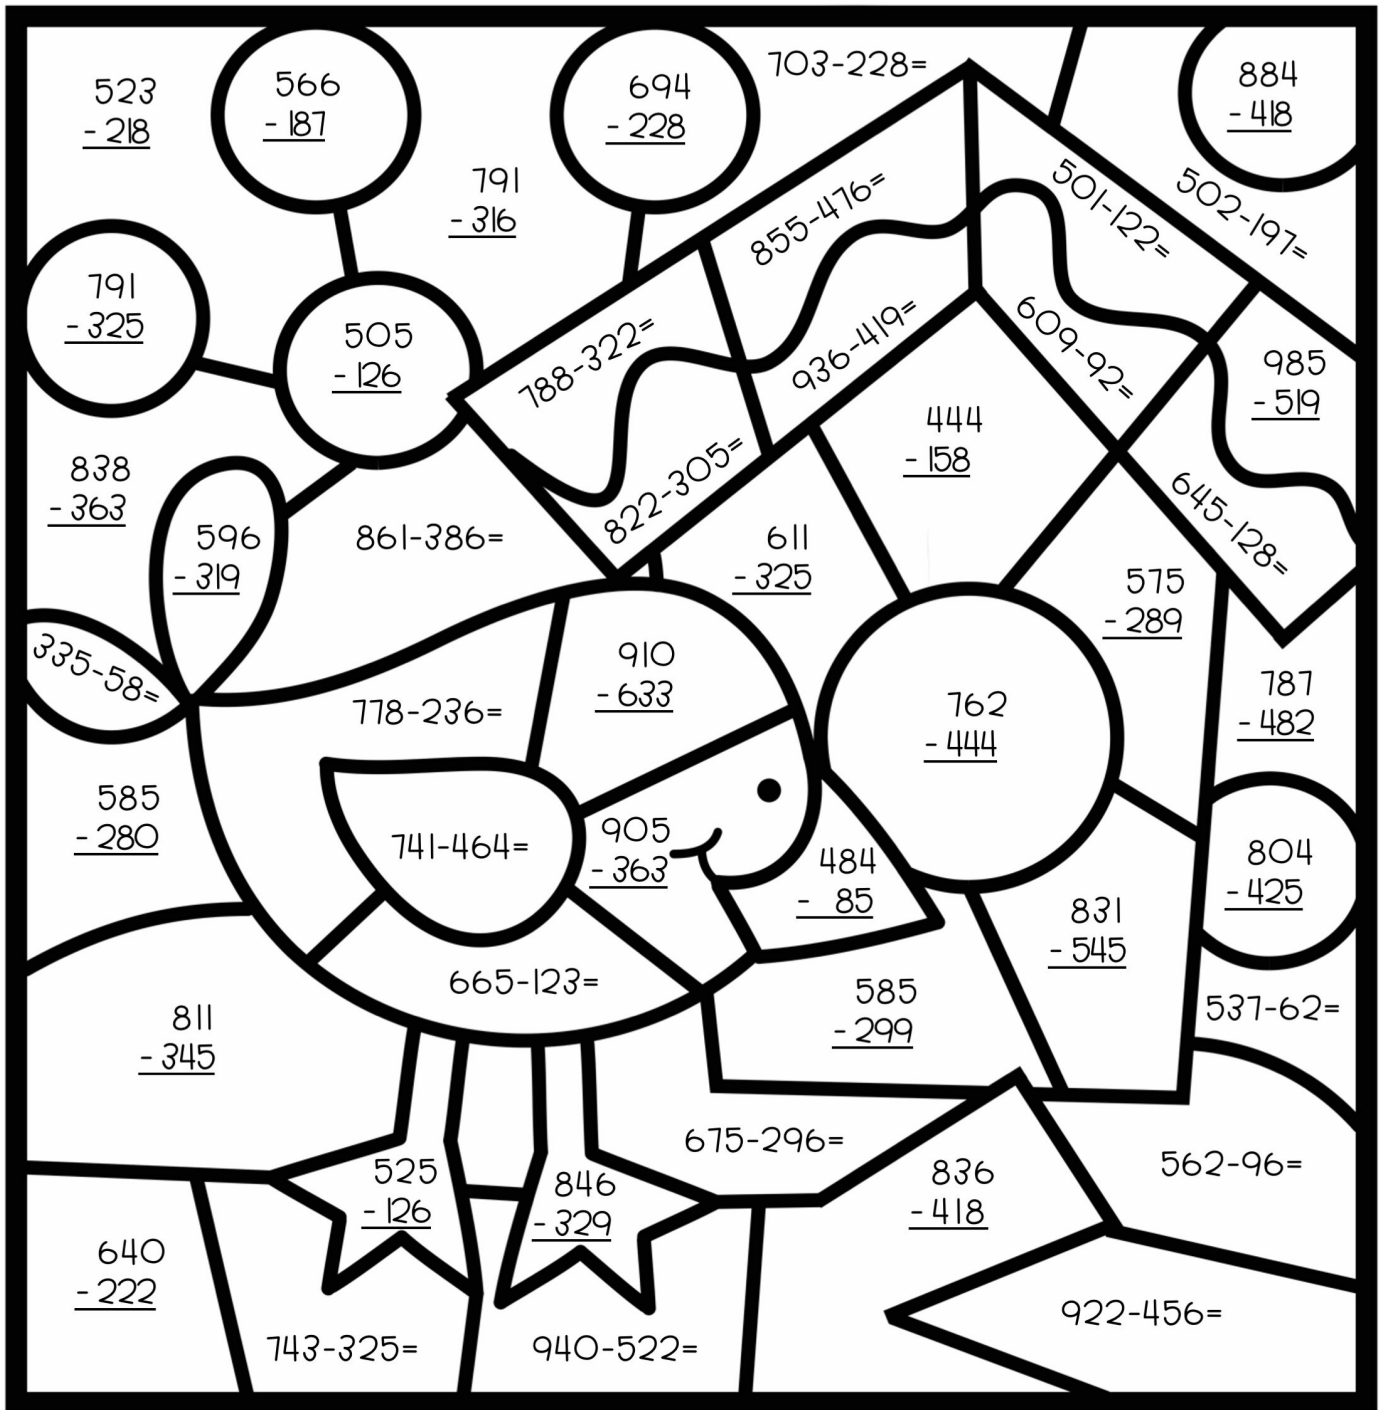

triple digit SUBTRACTION

Name: _____

BLUE: 305, 475
 BROWN: 418
 GREEN: 318
 PURPLE: 286

Red: 277, 542
 White: 379, 466
 YELLOW: 399, 517