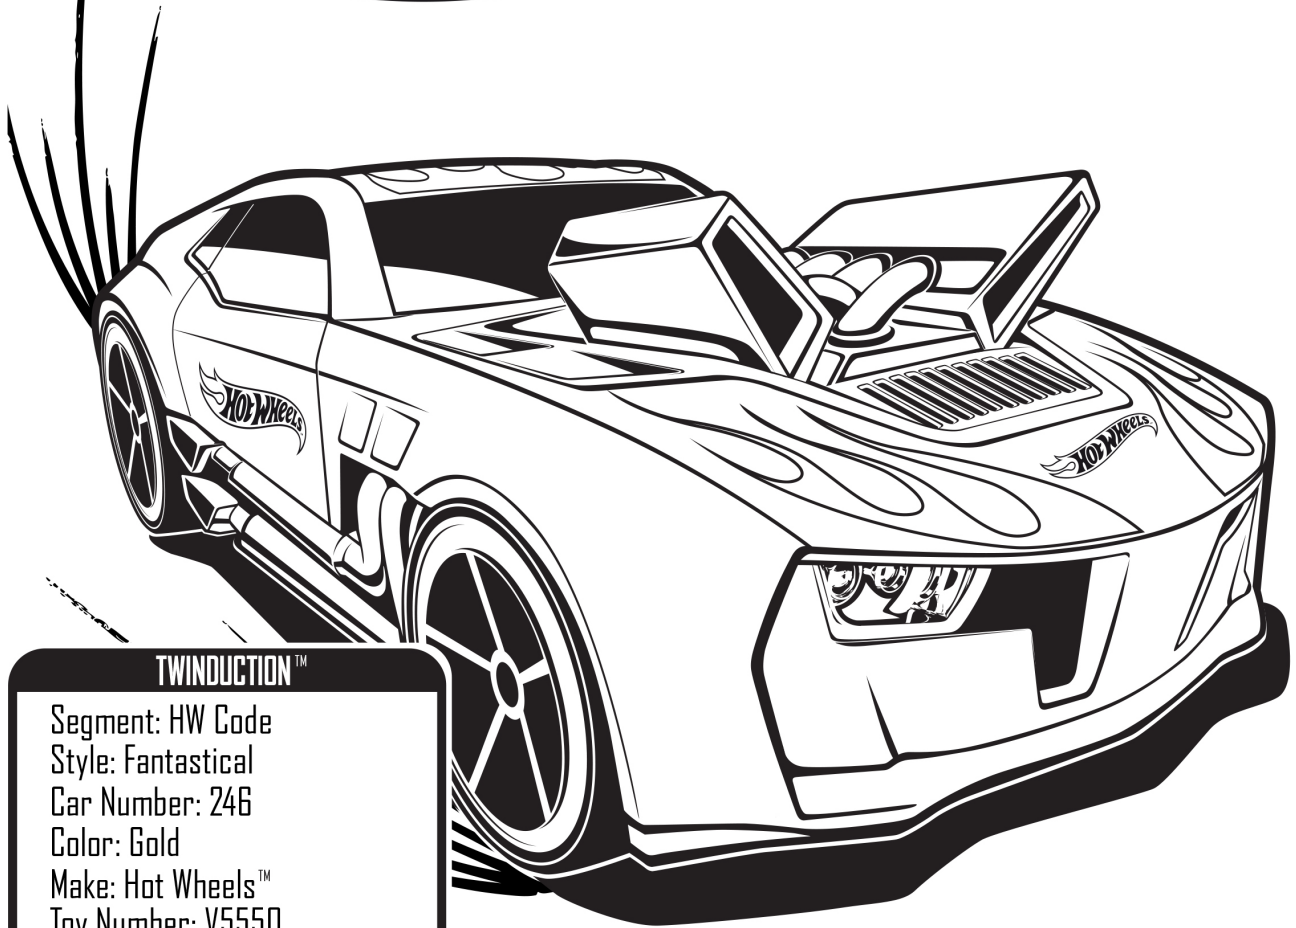

HOT WHEELS™

TWINDUCTION™

Segment: HW Code

Style: Fantastical

Car Number: 246

Color: Gold

Make: Hot Wheels™

Toy Number: V5550

TWINDUCTION™