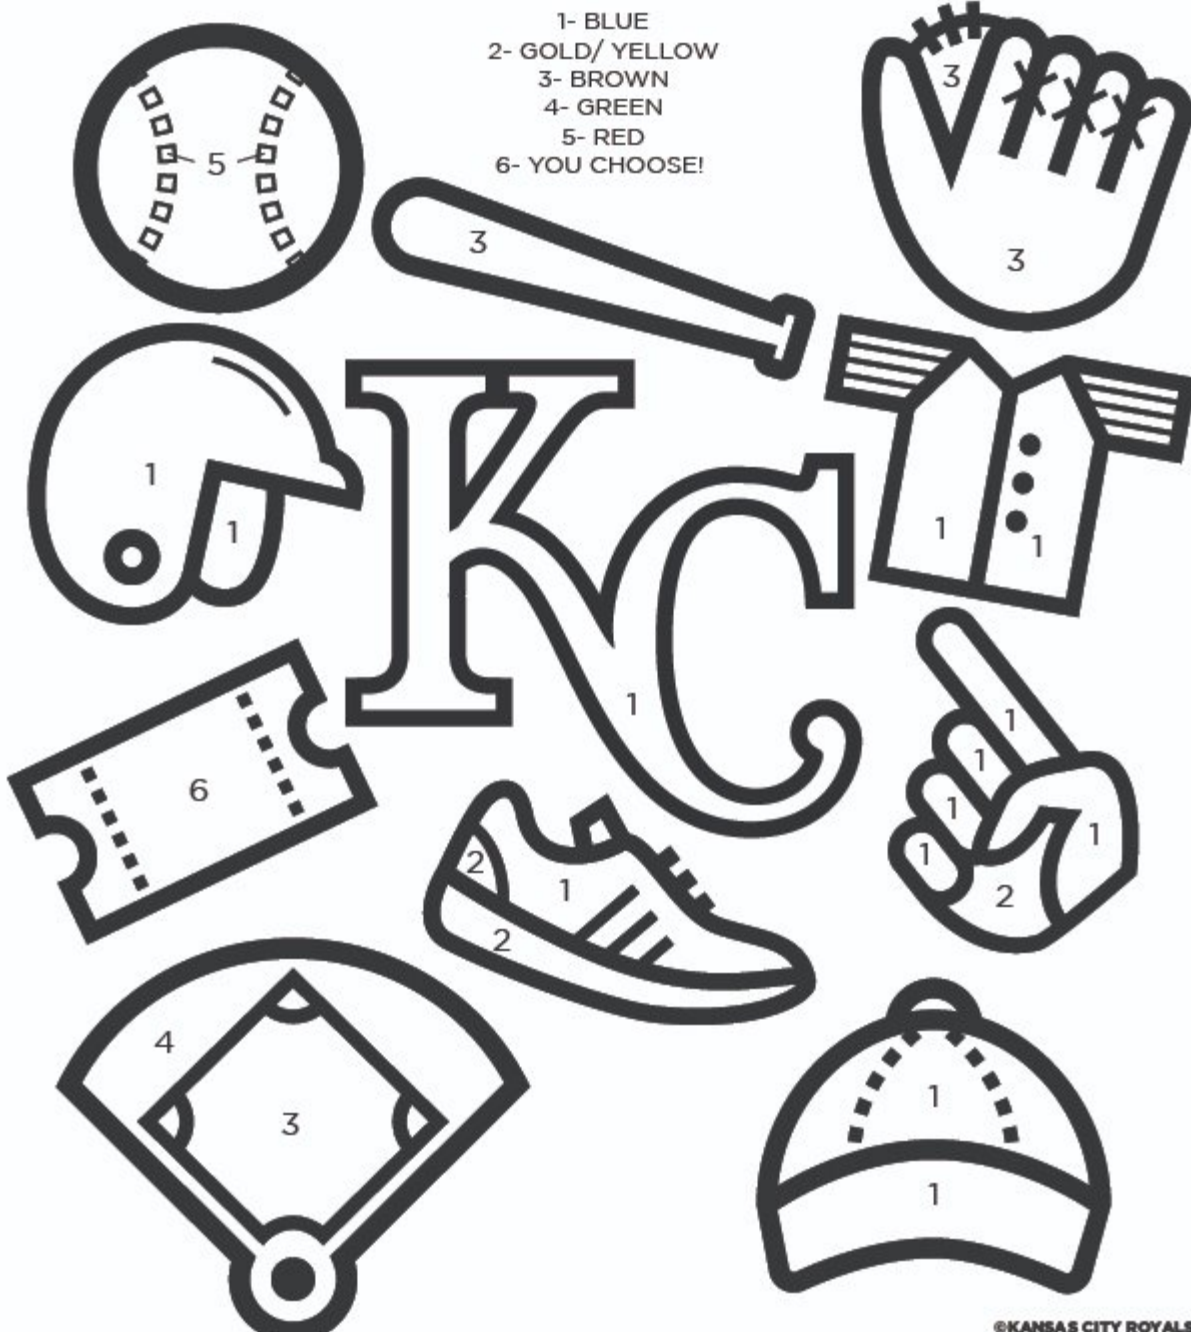

# FULL COUNT COLOR

COLOR THE ITEMS ACCORDING TO THE KEY BELOW:

- 1- BLUE
- 2- GOLD/ YELLOW
- 3- BROWN
- 4- GREEN
- 5- RED
- 6- YOU CHOOSE!

©KANSAS CITY ROYALS