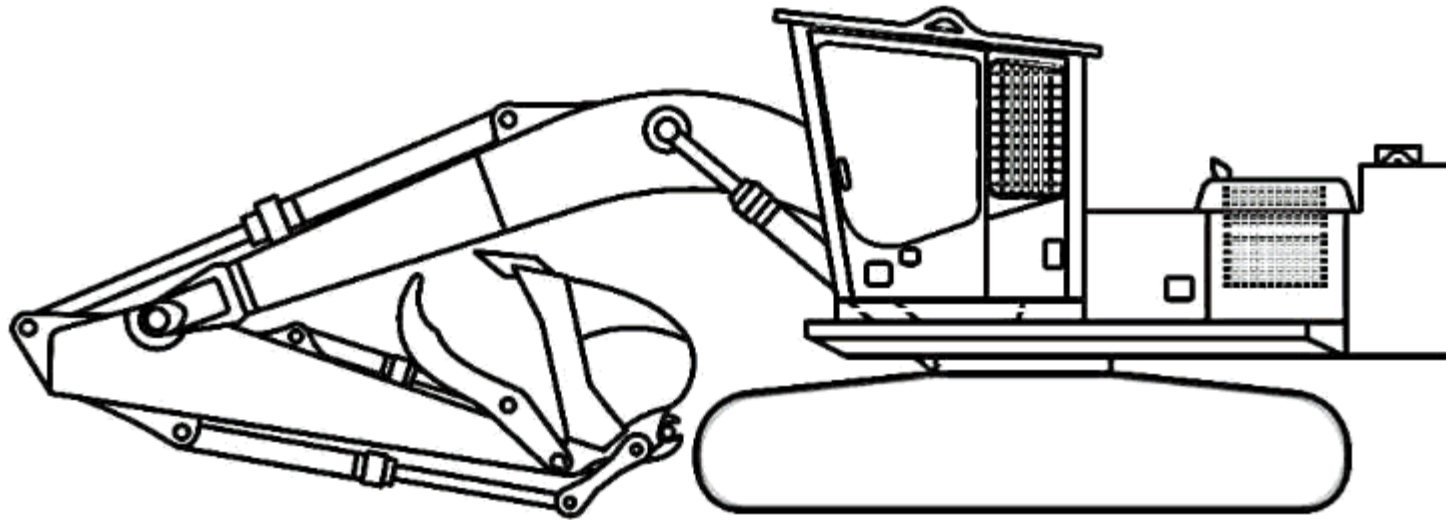

FORESTRY SWING MACHINE

3554

JOHN DEERE

Bold Bossy Slammin'! At
COLORINGPAGESFORKIDSBOYS.COM