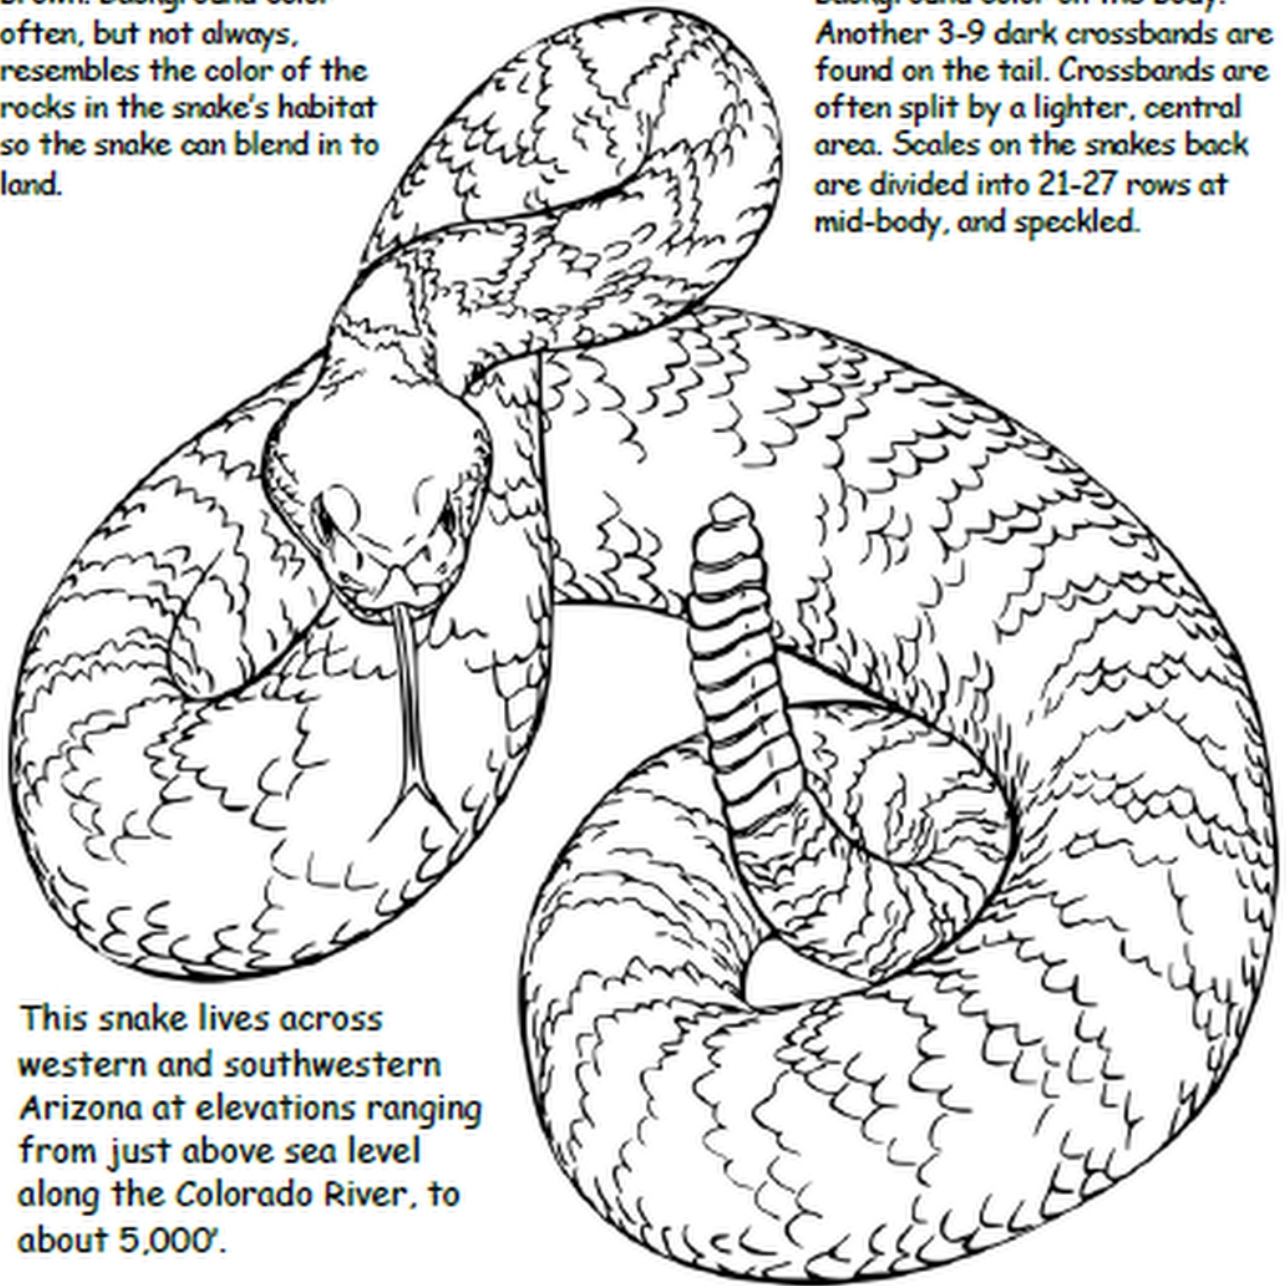

## Coloring Page

The background color is rusty tan or dull pinkish-brown. Background color often, but not always, resembles the color of the rocks in the snake's habitat so the snake can blend in to land.

From 23 to 46 dark crossbands, which often narrow, overlay the background color on the body. Another 3-9 dark crossbands are found on the tail. Crossbands are often split by a lighter, central area. Scales on the snakes back are divided into 21-27 rows at mid-body, and speckled.

This snake lives across western and southwestern Arizona at elevations ranging from just above sea level along the Colorado River, to about 5,000'.

### Southwestern Speckled Rattlesnake

*(Crotalus mitchellii pyrrhus)*