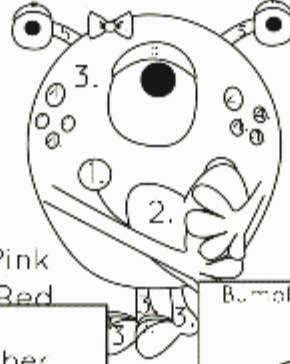

Valentine's Day Monster
Color By Number

- 1. Pink
- 2. Red
- 3. Blue

Bumble Bee Addition Color By Number

- 1. Red
- 2. Yellow
- 3. Black
- 4. Pink

Valentine's Day
Turtle Color By Number

Valentine's Day Fish Subtraction
Color By Number