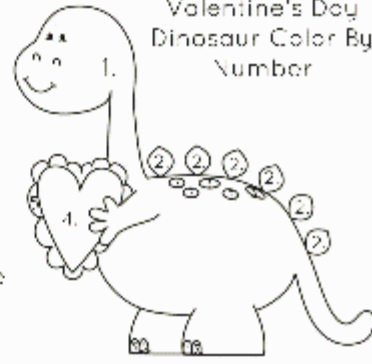

Valentine's Day Monster
Color By Number

- 1. Pink
- 2. Red
- 3. Blue

Bumble Bee Addition Color By Number

- 1. Red
- 2. Yellow
- 3. Black
- 4. Pink

Valentine's Day
Turtle Color By Number

Valentine's Day Fish Subtraction
Color By Number

- 0. Orange
- 1. Red
- 2. Blue

Valentine's Day
Dinosaur Color By
Number

- 1. Green
- 2. Orange
- 3. Purple
- 4. Red
- 5. Pink

FREE Valentine's Day Color-By-Number Pack

SimpleLivingMama.com