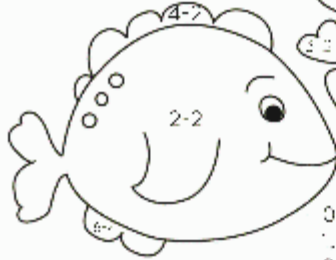

Valentine's Day Monster
Color By Number

- 1. Pink
- 2. Red
- 3. Blue

Bumble Bee Addition Color By Number

- 1. Red
- 2. Yellow
- 3. Black
- 4. Pink

Valentine's Day
Turtle Color By Number

Valentine's Day Fish Subtraction
Color By Number