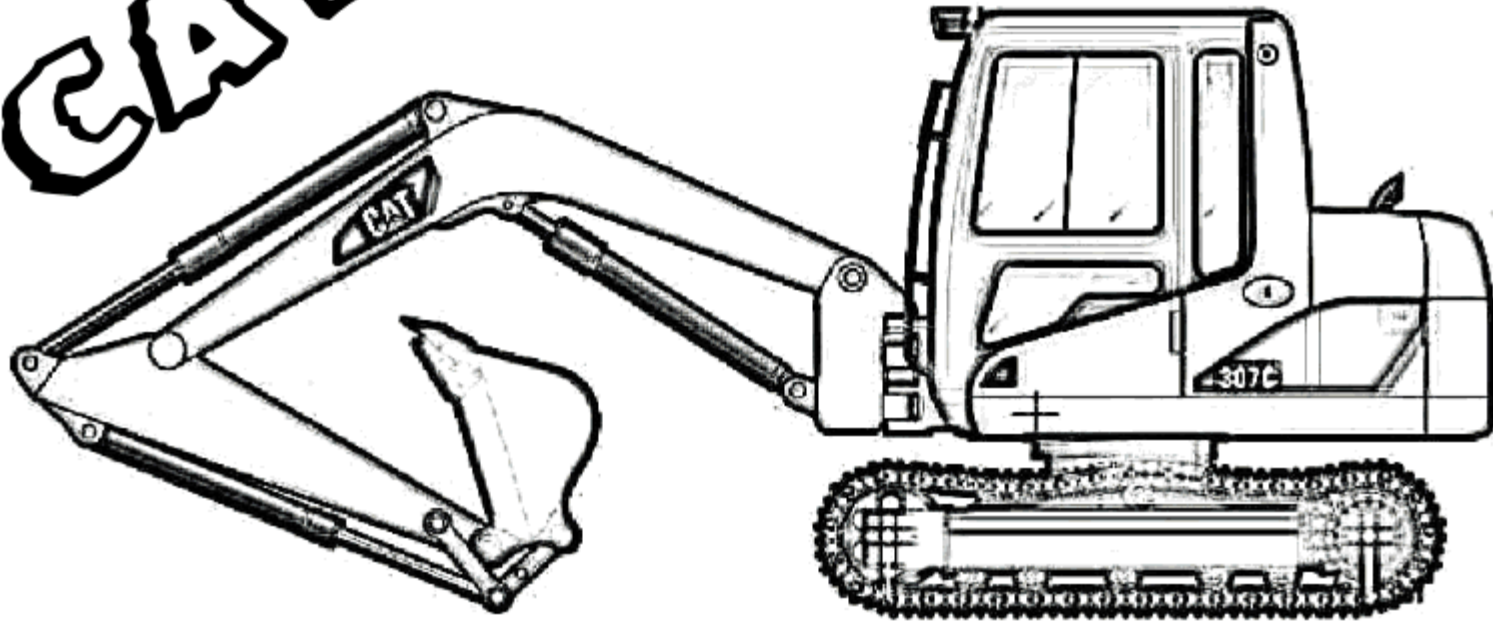

CAT

307C SB
HYDRAULIC EXCAVATOR

Bold Bossy Slammin' At
COLORINGPAGESFORKIDSBYS.COM