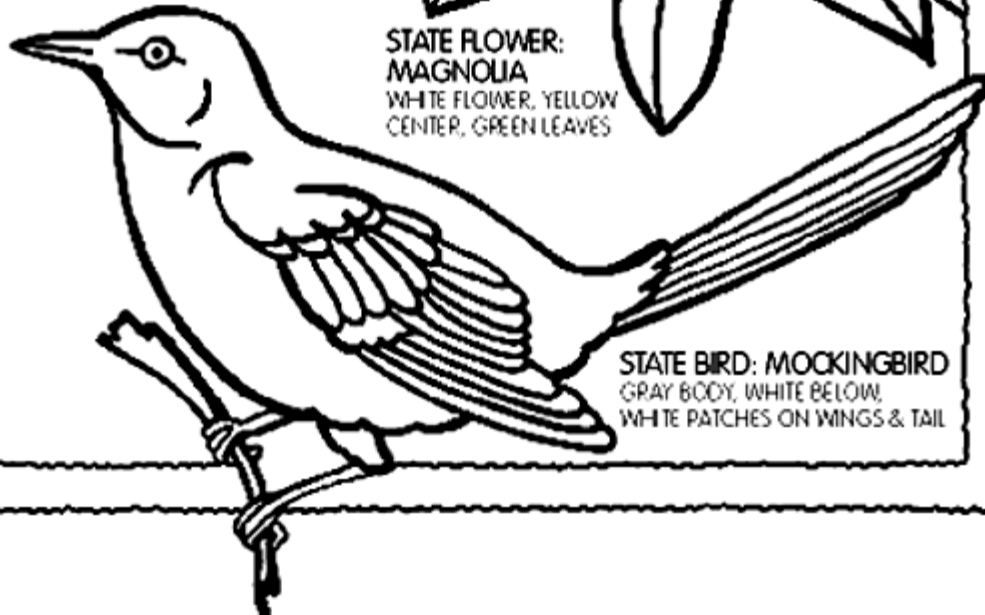

MISSISSIPPI

FLAG STRIPES
TOP - BLUE, MIDDLE - WHT,
BOTTOM - RED, WHT STARS ON
BLUE CROSS, RED BACKGROUND

★ STATEHOOD:
DECEMBER 10, 1817
STATE CAPITAL: JACKSON

STATE FLOWER:
MAGNOLIA
WHITE FLOWER, YELLOW
CENTER, GREEN LEAVES

STATE BIRD: MOCKINGBIRD
GRAY BODY, WHITE BELOW,
WHITE PATCHES ON WINGS & TAIL