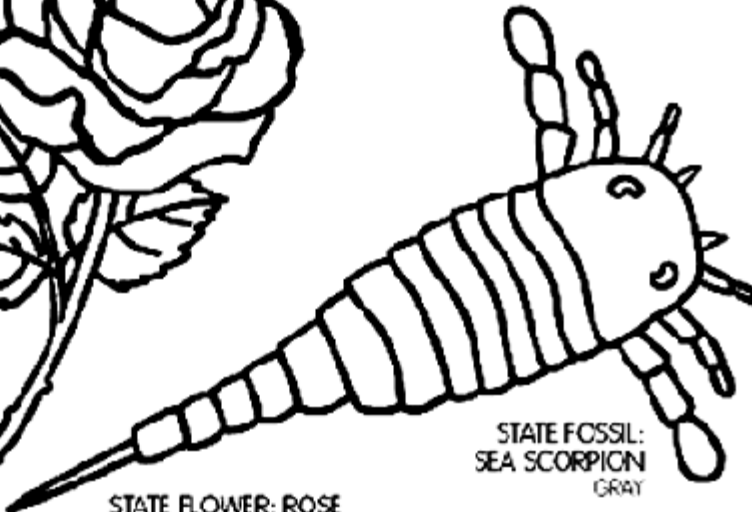

FLAG: BLUE BACKGROUND,
WHITE BANNER, SHIELD: BLUE, RED, YEL, GRN, BRN

STATEHOOD: JULY 26, 1788
STATE CAPITAL: ALBANY
STATE BIRD: BLUEBIRD

STATE FLOWER: ROSE
RED FLOWER, GREEN LEAVES

STATE FOSSIL:
SEA SCORPION
GRAY