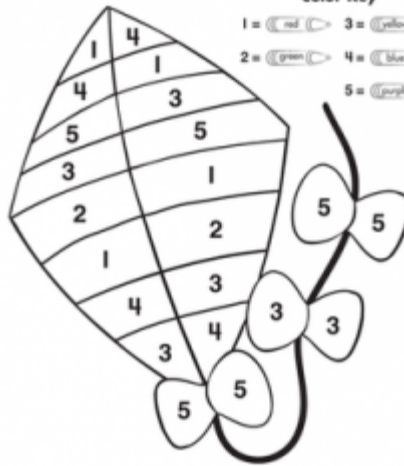

Colors in the Sky

Color Key

- 1 = red
- 2 = green
- 3 = yellow
- 4 = blue
- 5 = purple

More worksheets at www.coloringnation.com

© LearningWorkbooks Inc.