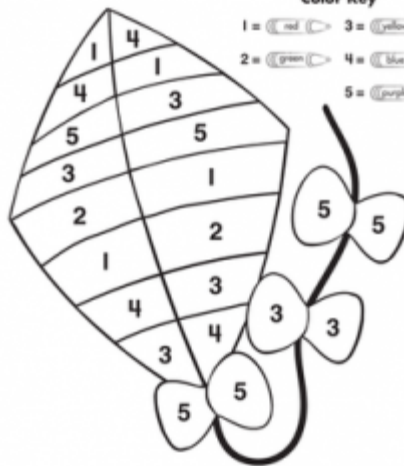

Colors in the Sky

Color Key

- 1 = red
- 2 = green
- 3 = yellow
- 4 = blue
- 5 = purple

More worksheets at www.coloringnation.com

© LearningResources.net