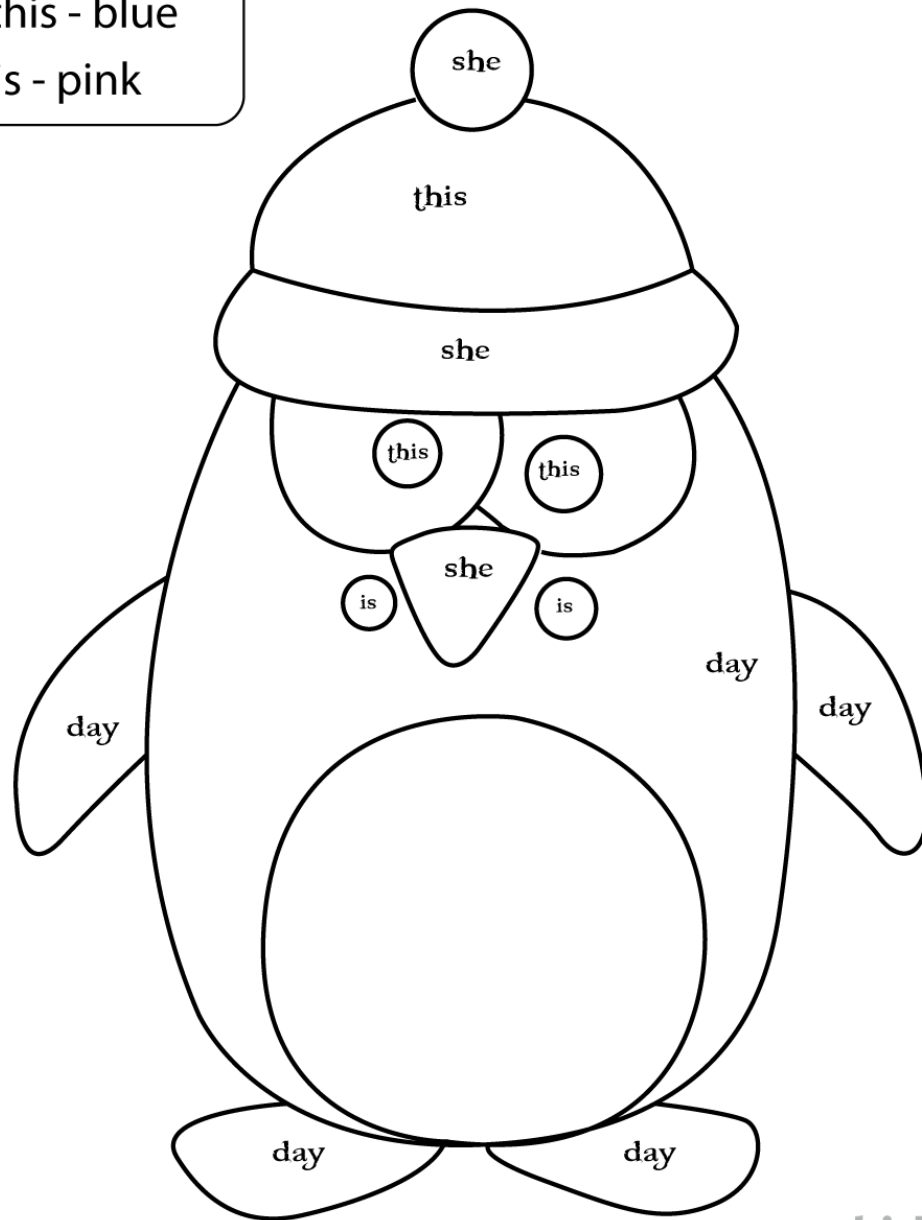

Color code

day - black

she - yellow

this - blue

is - pink

kidadl

Visit [www.kidadl.com](http://www.kidadl.com) for more free coloring pages