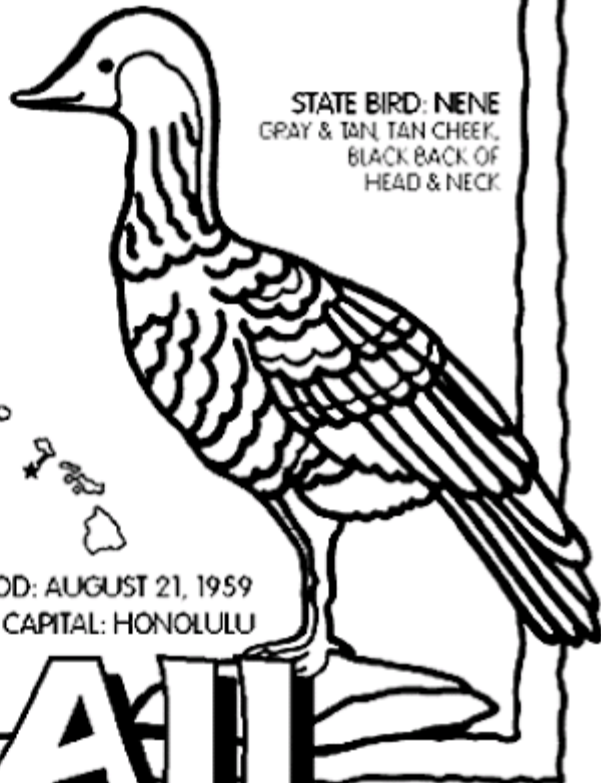

FLAG: WHITE, RED & BLUE STRIPES, RED CROSS WITH WHITE BORDER ON BLUE

STATE FLOWER: HIBISCUS
YELLOW FLOWER, YELLOW &
ORANGE CENTER, GREEN LEAVES

STATE BIRD: NENE
GRAY & TAN, TAN CHEEK,
BLACK BACK OF
HEAD & NECK

STATEHOOD: AUGUST 21, 1959
STATE CAPITAL: HONOLULU

HAWAII