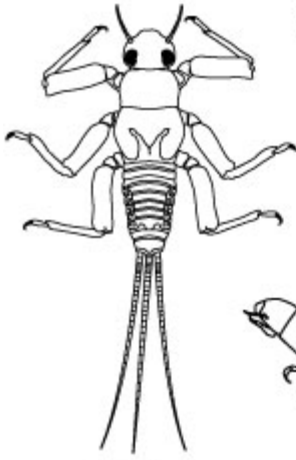

Common Stream Critters

* These insects will transform into winged fliers when they mature

Mayfly *

Hellgrammite *

Caddisfly *

Giant Water Bug

Beetle Larvae

Beetle

Alderfly *

Creeping Water Bug

Stonefly *

Water Boatman

Dragonfly*

Damselfly *

Worm

Mite

Fly *

© Christine Elder. All drawings created by observing live specimens from local creeks