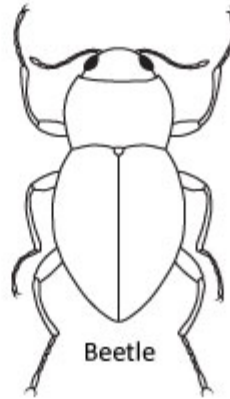

Common Stream Critters

* These insects will transform into winged fliers when they mature

Mayfly *

Hellgrammite *

Caddisfly *

Giant Water Bug

Beetle Larvae

Beetle

Alderfly *

Creeping Water Bug

Stonefly *

Water Boatman

Dragonfly*

Damselfly *

Worm

Mite