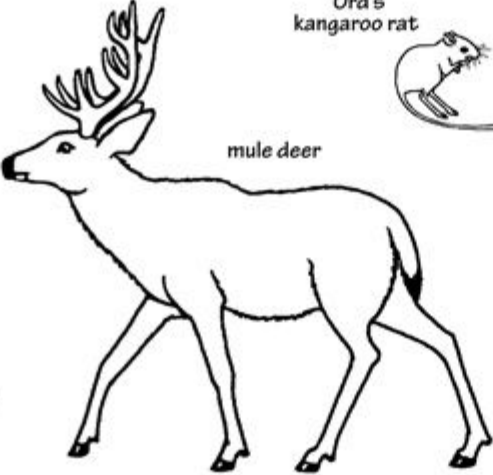

# Color the Washington Mammals

big brown bat

Ord's kangaroo rat

black bear

mule deer

red fox

river otter

yellow-bellied marmot

badger

beaver

mountain goat

coyote

bobcat

©Sheri Amsel

[www.exploringnature.org](http://www.exploringnature.org)