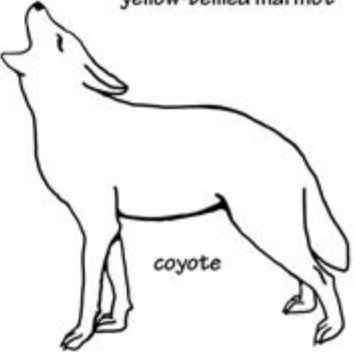

# Color the Washington Mammals

big brown bat

Ord's kangaroo rat

black bear

mule deer

red fox

river otter

yellow-bellied marmot

badger

beaver

mountain goat

coyote

bobcat

©Sheri Amsel

[www.exploringnature.org](http://www.exploringnature.org)