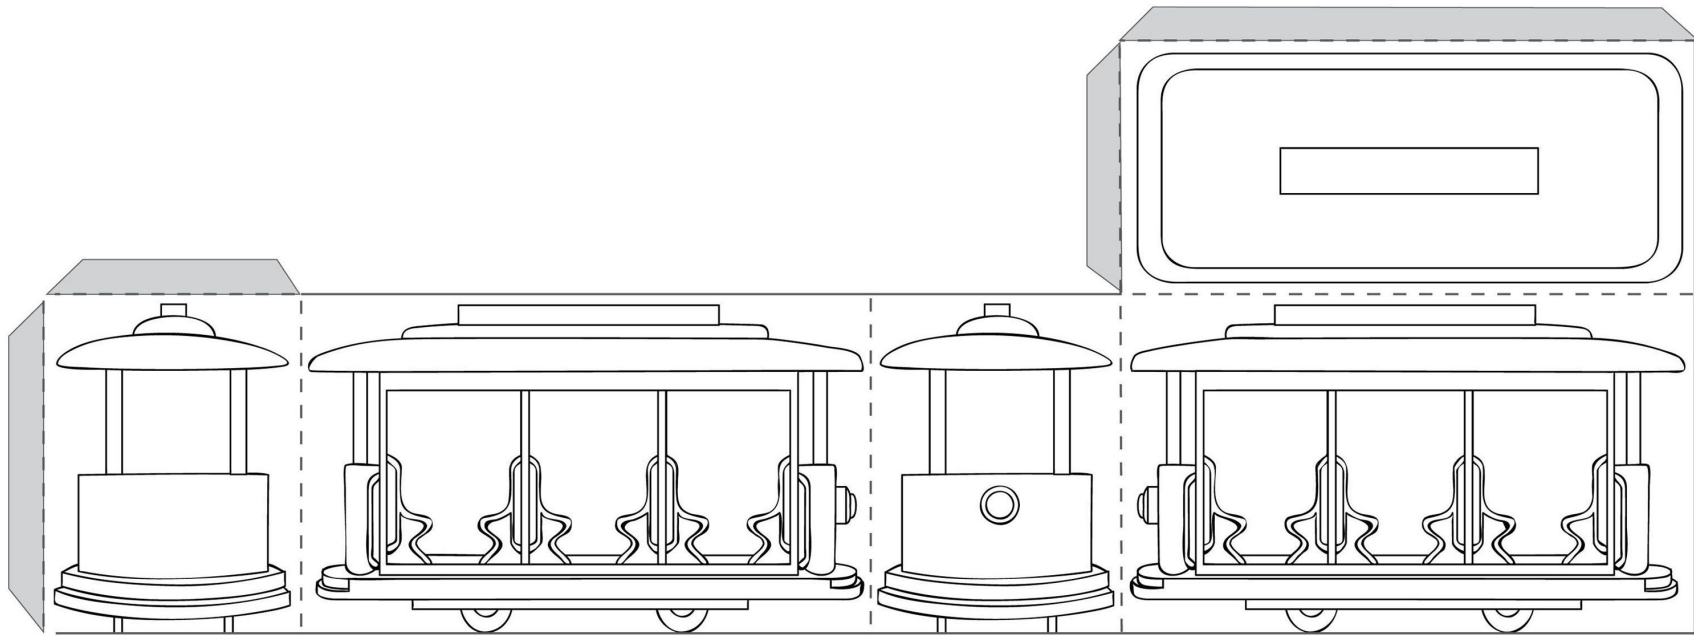

Foldable Trolley