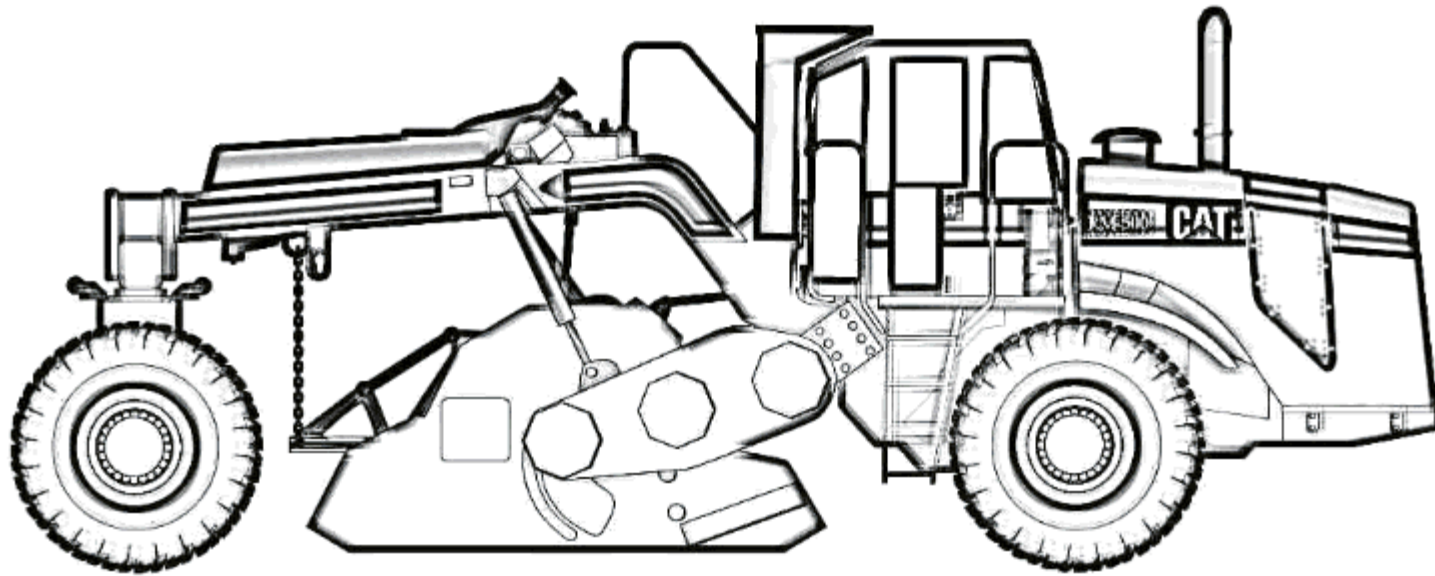

Road Reclaimers RM-500 Rotary Mixer

CAT

Bold Bossy Slammin'! At
COLORINGPAGESFORKIDSBOYS.COM