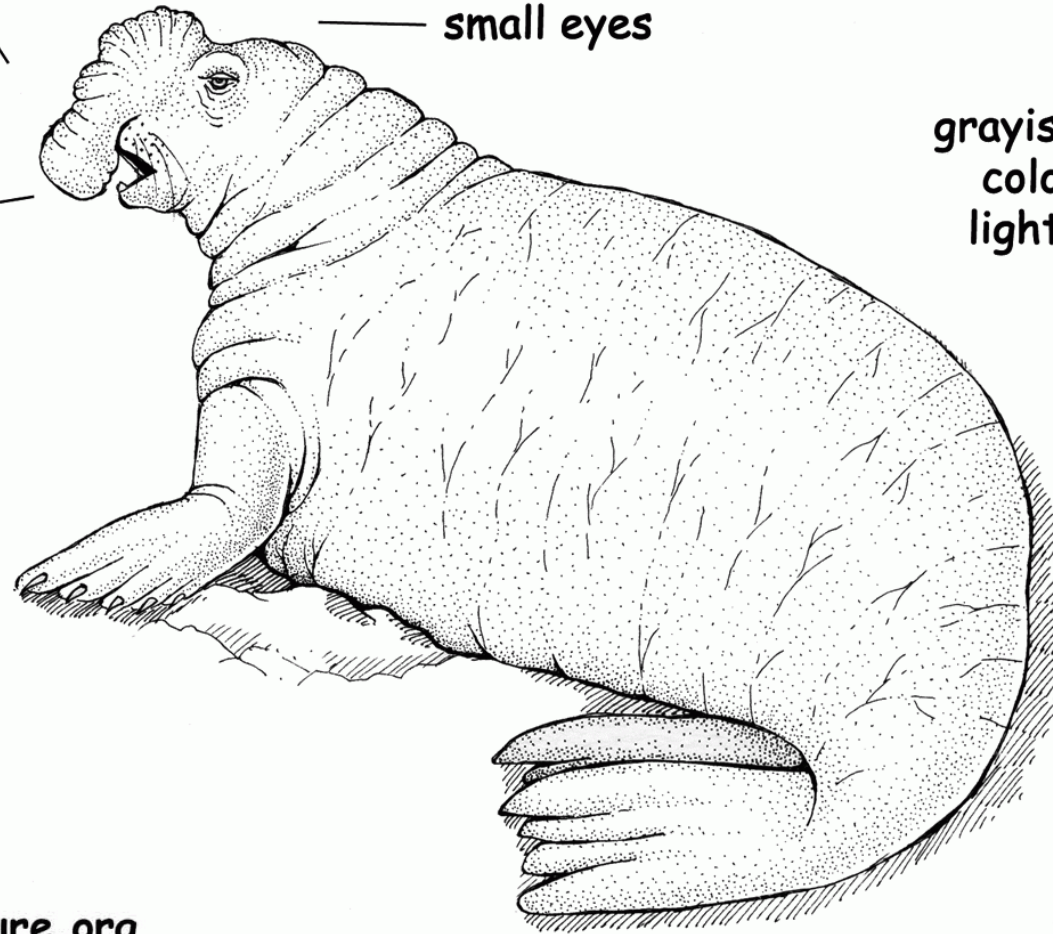

# Southern Elephant Seal

*Mirounga leonina*

fleshy elephant  
truck-like nose

small ears

small eyes

sharp teeth

grayish brown in  
color with a  
lighter chest

clawed front  
flippers