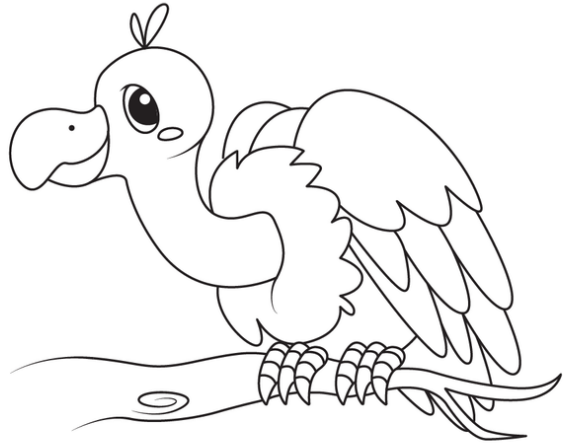

VIOLIN

VULTURE

©TREASURE STUDIO, INC 2019