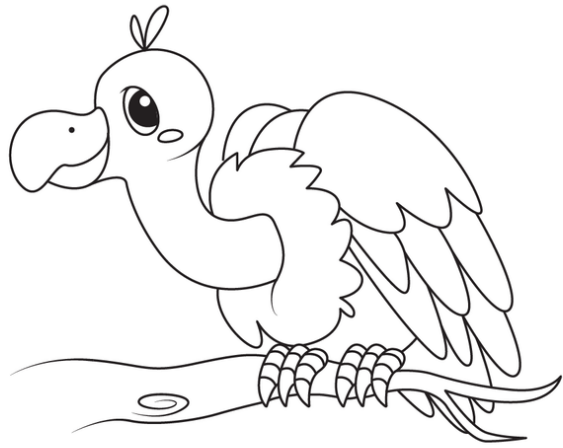

VIOLIN

VULTURE

©TREASURE STUDIO, INC 2019