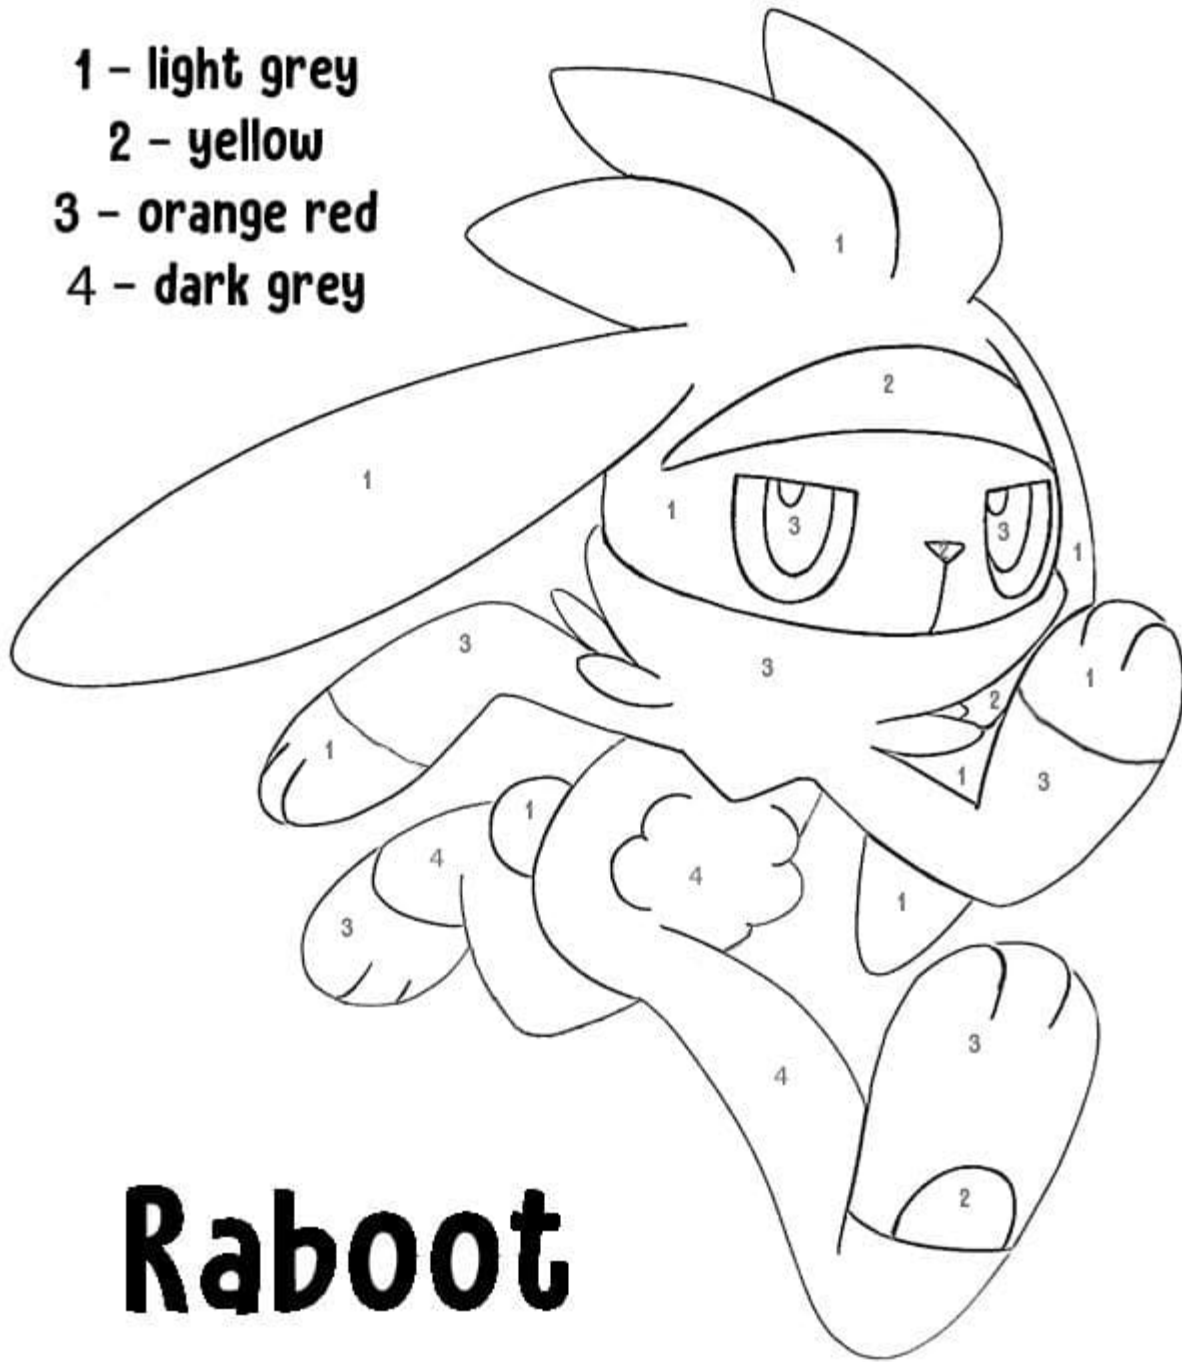

- 1 - light grey
- 2 - yellow
- 3 - orange red
- 4 - dark grey

# Raboot