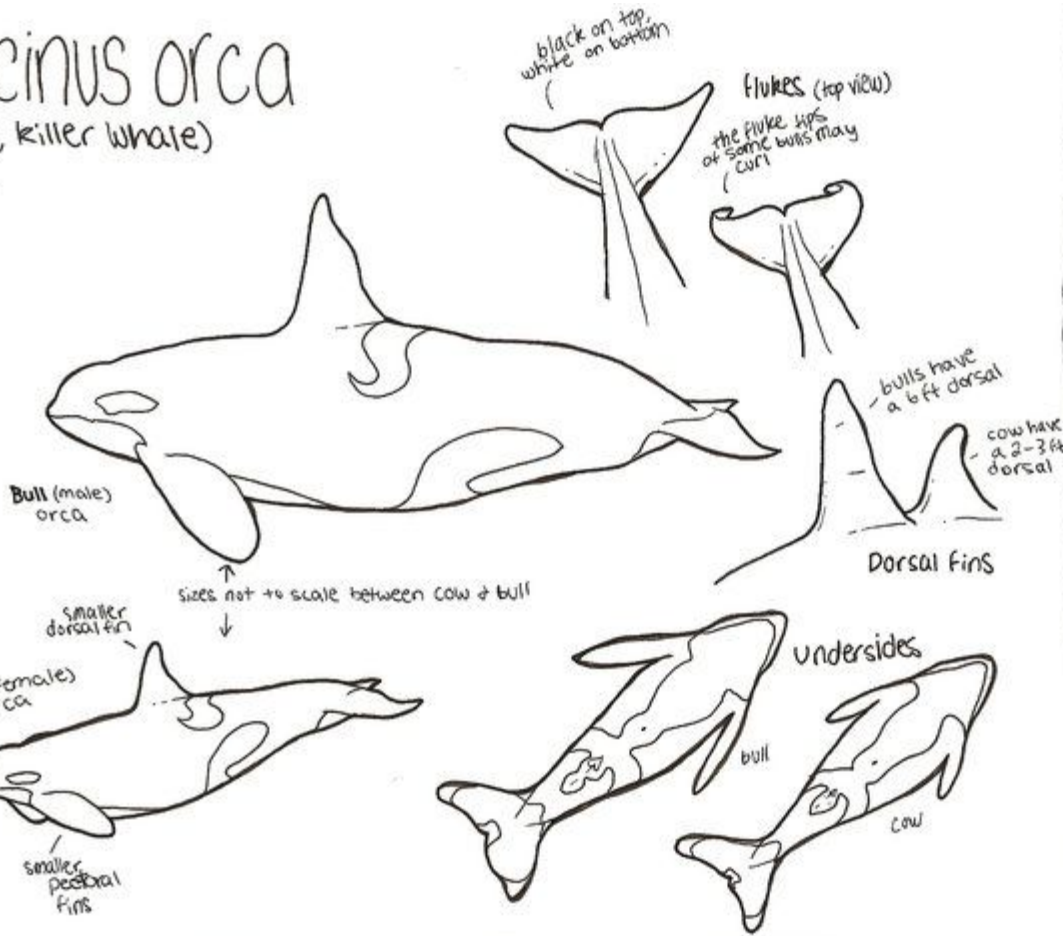

# Orcinus orca

(orca, killer whale)

Hammill  
2009

## Northeast Pacific Forms of Orca

Resident orca

- fish eaters + usually have more curved dorsal fin tip.
- live in larger pods than transients

Transient orca

- mammal eaters + usually have more pointed dorsal fin tip.
- live in small pods.

## ANTARCTIC FORMS OF ORCA:

Type A orca  
- more like the worldwide form of orca, medium-sized eyepatch + no cape extending from saddle

Type B orca  
- large eyepatch + slight cape extending from saddle

Type C orca  
- small wispy eyepatch + bold cape extending from saddle