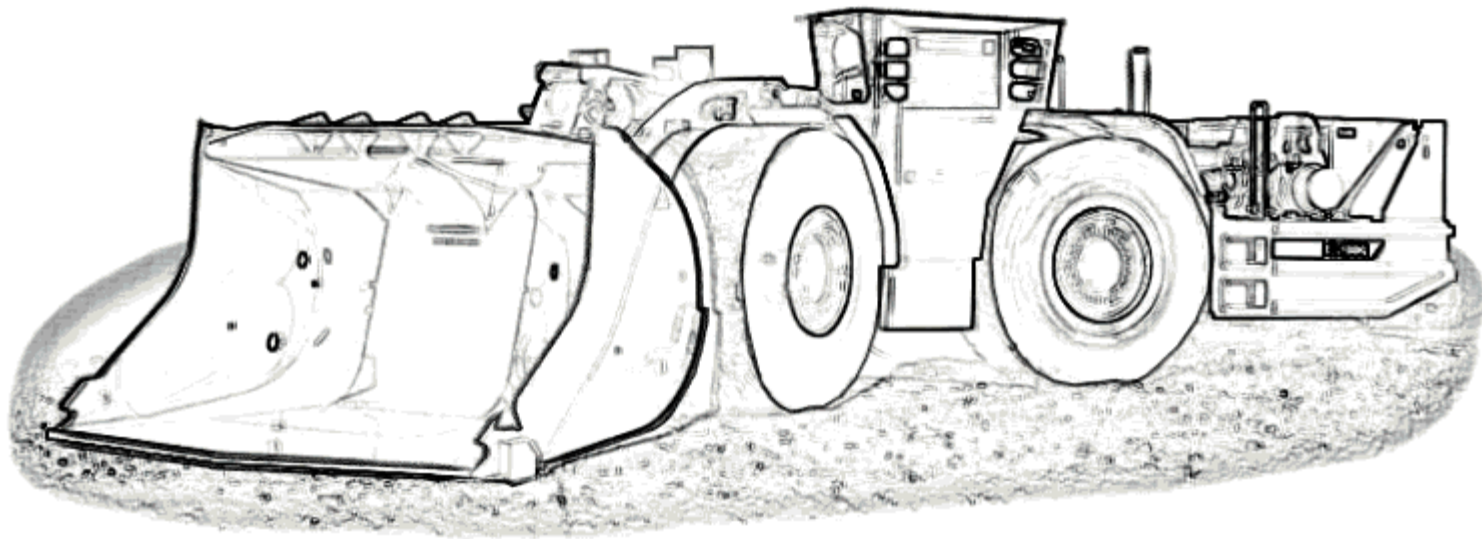

GAT

R2700G

UNDERGROUND LOADER

Bold Bossy Slammin' At
COLORINGPAGESFORKIDSBOYS.COM