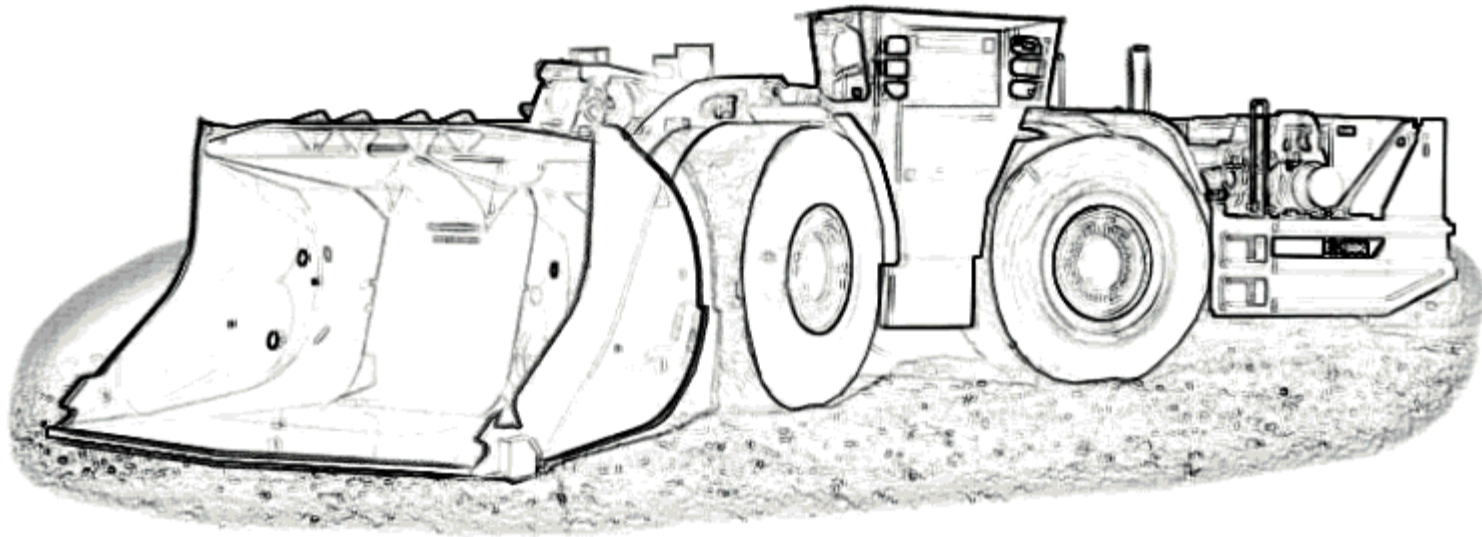

GAT

R2700G

UNDERGROUND LOADER

Bold Bossy Slammin' At
COLORINGPAGESFORKIDSBOYS.COM