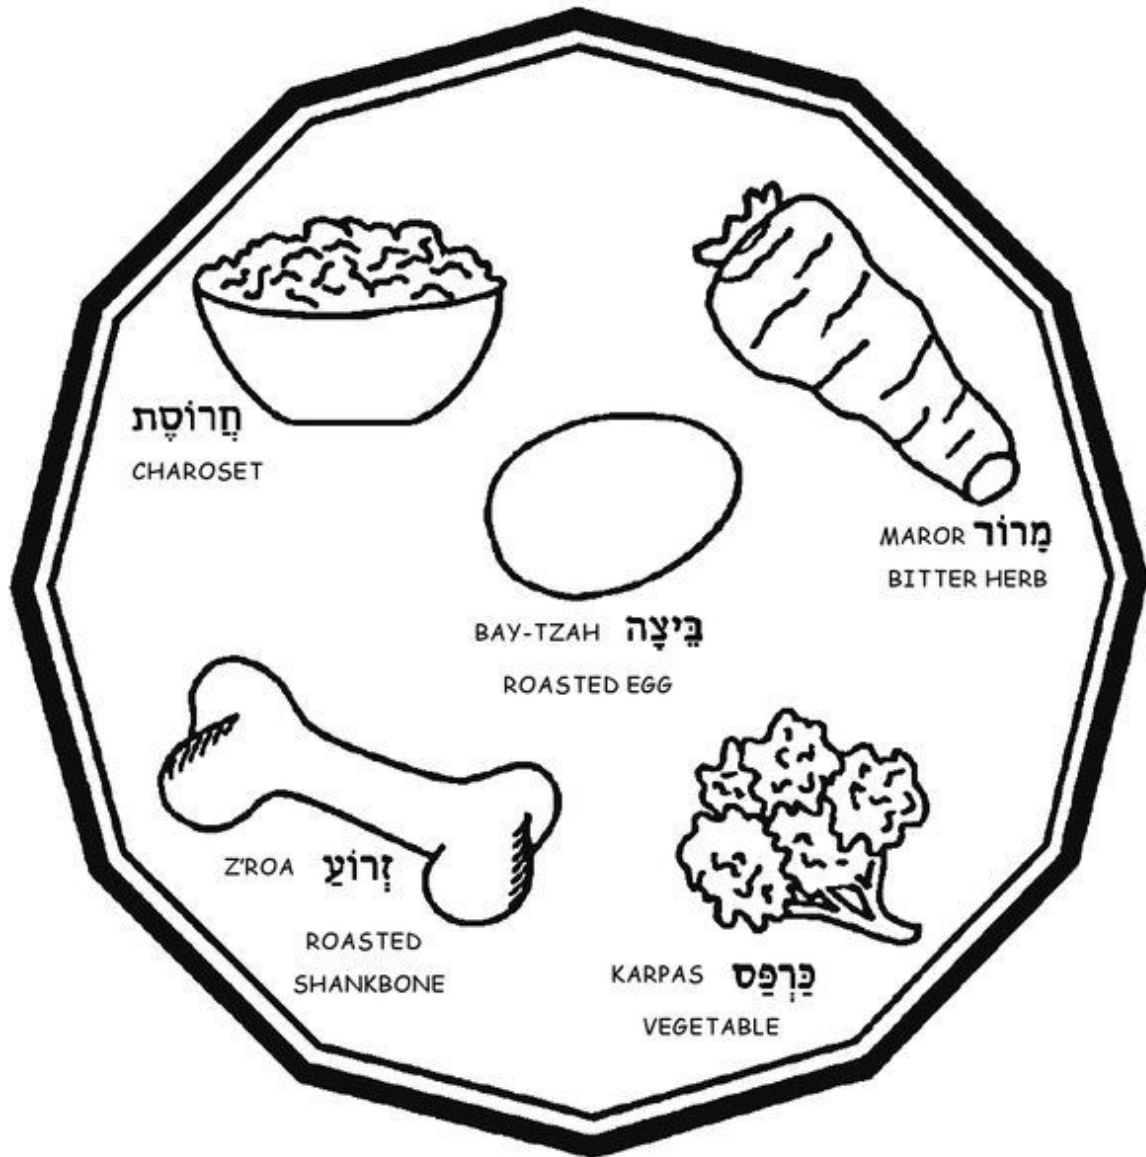

# FILL YOUR SEDER PLATE

Glue this sheet to back of file/construction paper folder. Make copies of this sheet to play game.

Central Agency for Jewish Education, Cutler Creativity Center, 12 Millstone Campus Dr., St. Louis, MO 63146 Website: [www.cajestl.org](http://www.cajestl.org)  
CAJE is a beneficiary agency of the Jewish Federation of St. Louis