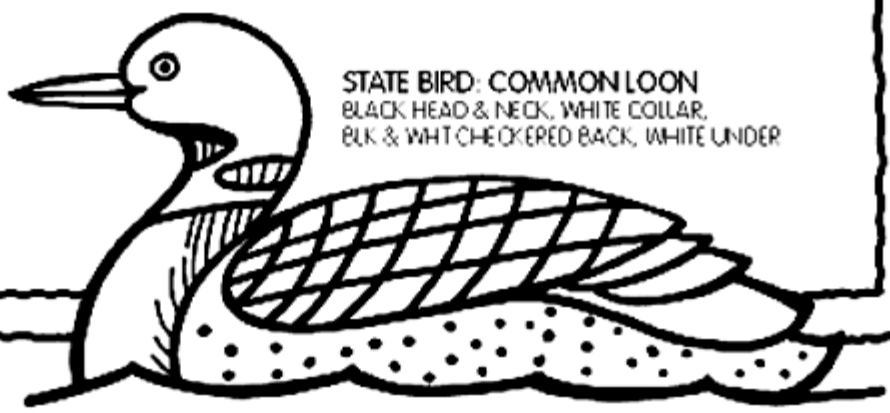

# MINNESOTA

FLAG: BLUE BACKGROUND; SEAL ON BLUE CIRCLE; GRN, YEL, WHT, BRN, RED BANNER  
STARS: YEL ON WHT CIRCLE WITH YEL RINGS

STATE MUSHROOM: MOREL  
WHITE TO YELLOW-TAN, DEPRESSIONS DARKER

STATEHOOD: MAY 11, 1858  
STATE CAPITAL: ST. PAUL  
STATE FLOWER: PINK & WHITE LADY'S SLIPPER

STATE BIRD: COMMON LOON  
BLACK HEAD & NECK, WHITE COLLAR,  
BLK & WHT CHECKERED BACK, WHITE UNDER