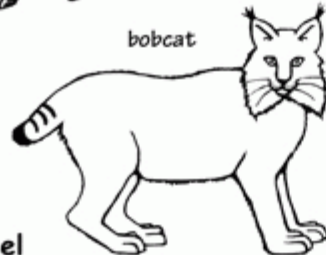

# Color the California Mammals

big brown bat

black-tailed jackrabbit

pronghorn antelope

mule deer

California kangaroo rat

black bear

beaver

kit fox

ringtail

bobcat

river otter

gray squirrel

coyote

©Sheri Amsel

[www.exploringnature.org](http://www.exploringnature.org)