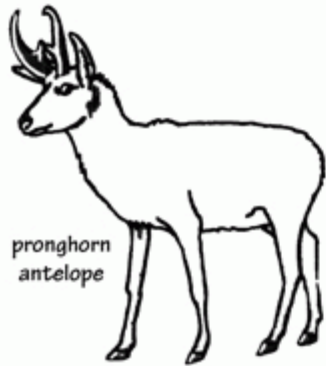

# Color the California Mammals

big brown bat

black-tailed jackrabbit

pronghorn antelope

mule deer

California kangaroo rat

black bear

beaver

kit fox

ringtail

bobcat

river otter

gray squirrel

coyote

©Sheri Amsel

[www.exploringnature.org](http://www.exploringnature.org)