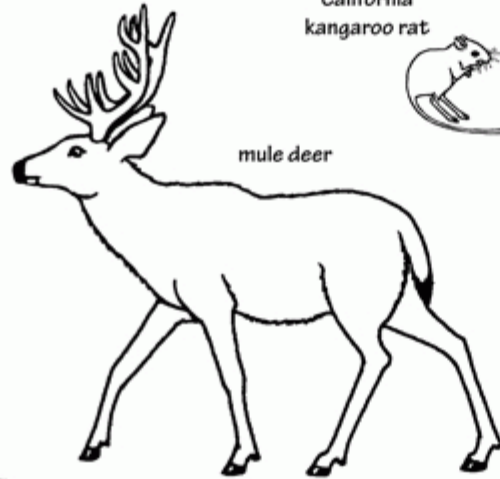

# Color the California Mammals

big brown bat

black-tailed jackrabbit

pronghorn antelope

mule deer

California kangaroo rat

black bear

beaver

kit fox

ringtail

bobcat

river otter

gray squirrel

coyote

©Sheri Amsel

[www.exploringnature.org](http://www.exploringnature.org)