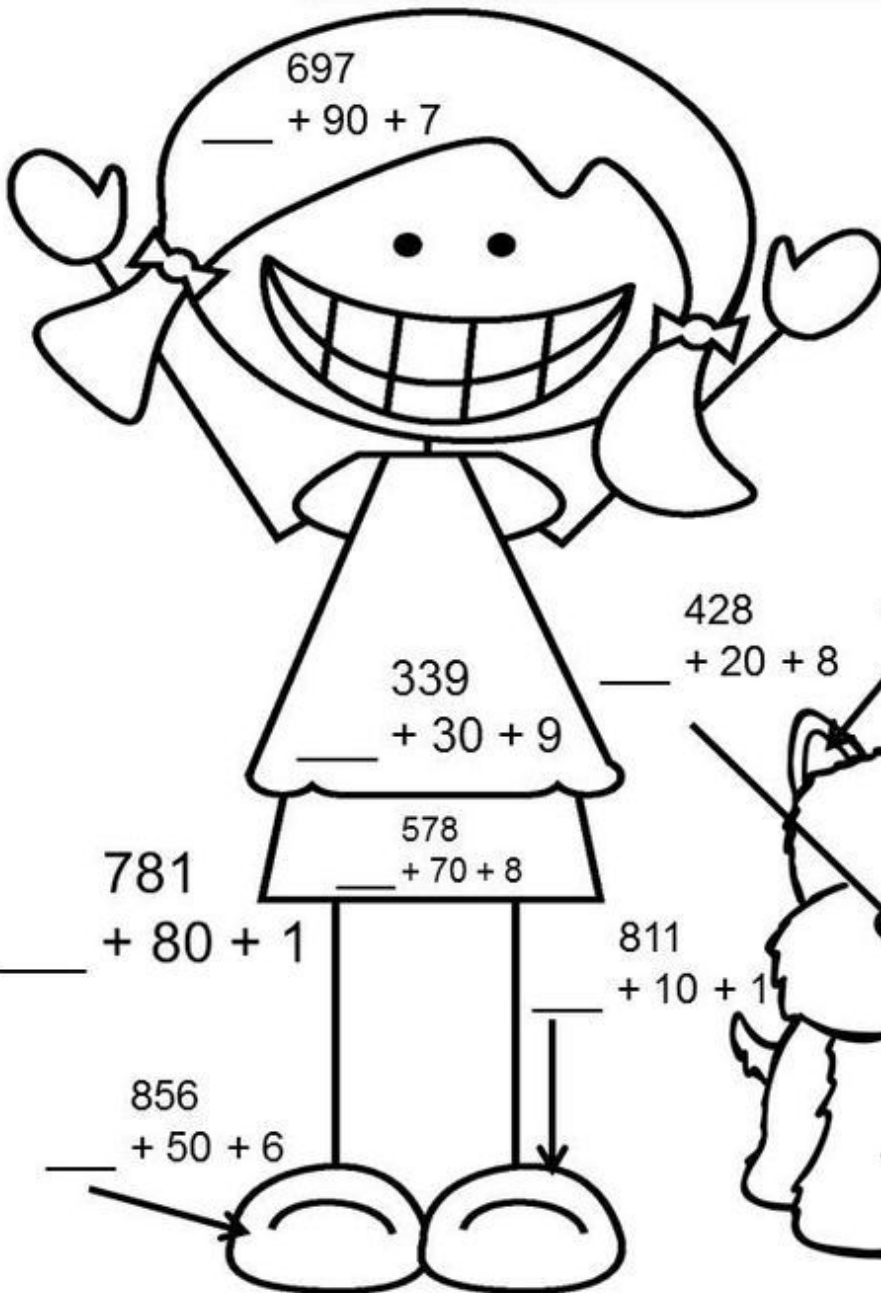

Name: \_\_\_\_\_

**Directions:** Color by code, pick your own skin tone.

**Color Code**

300 = Green

400 = Pink

500 = Yellow

600 = Black

700 = Light Blue

800 = Brown

$$\begin{array}{r} 754 \\ + 50 + 4 \\ \hline \end{array}$$

$$\begin{array}{r} 697 \\ + 90 + 7 \\ \hline \end{array}$$

$$\begin{array}{r} 723 \\ + 20 + 3 \\ \hline \end{array}$$

$$\begin{array}{r} 428 \\ + 20 + 8 \\ \hline \end{array}$$

$$\begin{array}{r} 492 \\ + 90 + 2 \\ \hline \end{array}$$

$$\begin{array}{r} 811 \\ + 10 + 1 \\ \hline \end{array}$$