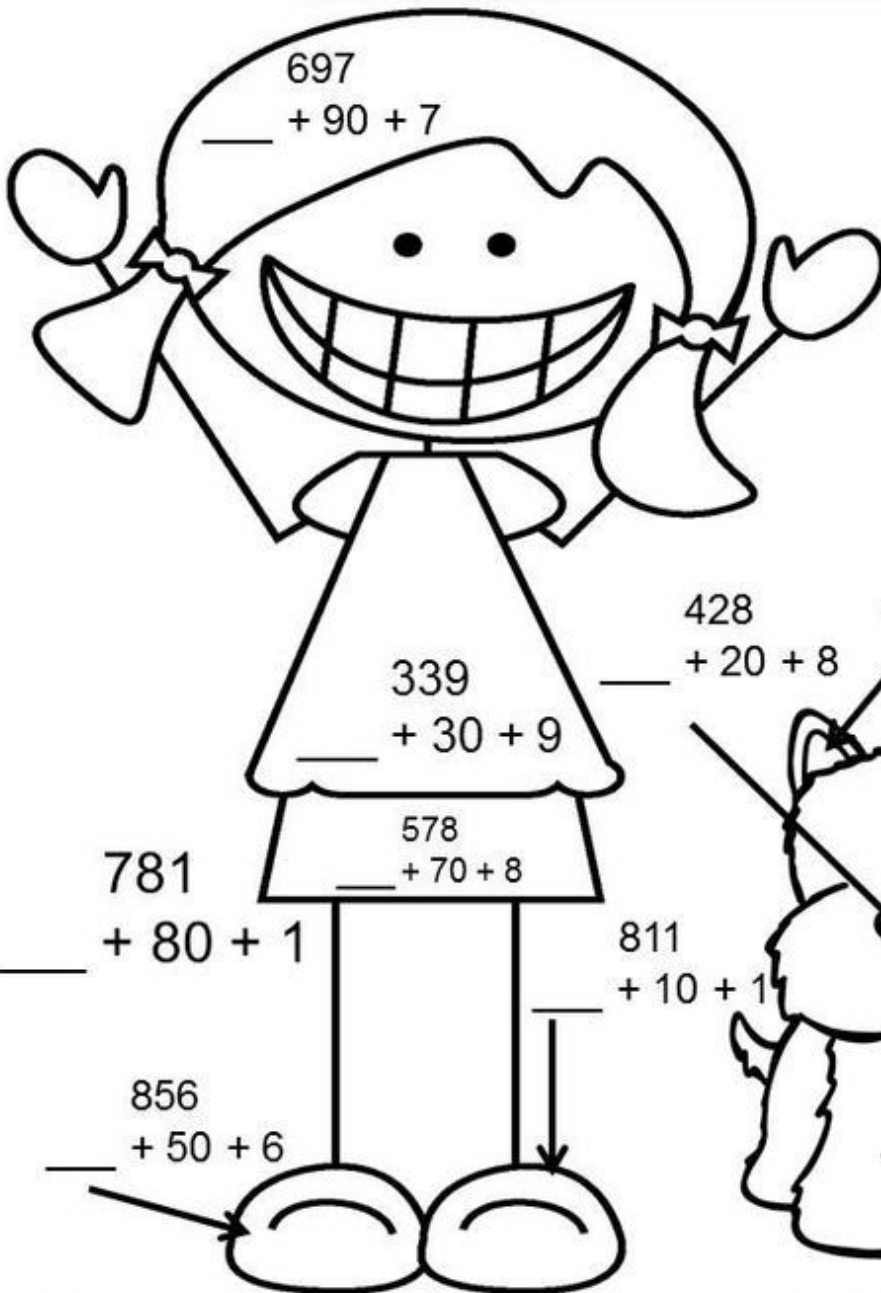

Name: _____

Directions: Color by code, pick your own skin tone.

Color Code

300 = Green

400 = Pink

500 = Yellow

600 = Black

700 = Light Blue

800 = Brown

$$\begin{array}{r} 754 \\ + 50 + 4 \\ \hline \end{array}$$

$$\begin{array}{r} 697 \\ + 90 + 7 \\ \hline \end{array}$$

$$\begin{array}{r} 723 \\ + 20 + 3 \\ \hline \end{array}$$

$$\begin{array}{r} 428 \\ + 20 + 8 \\ \hline \end{array}$$

$$\begin{array}{r} 492 \\ + 90 + 2 \\ \hline \end{array}$$

$$\begin{array}{r} 811 \\ + 10 + 1 \\ \hline \end{array}$$