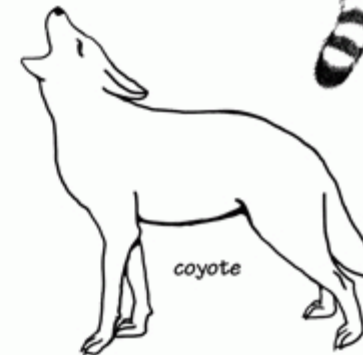

Color the California Mammals

big brown bat

black-tailed jackrabbit

mule deer

California kangaroo rat

black bear

pronghorn antelope

beaver

kit fox

ringtail

bobcat

river otter

gray squirrel

coyote

©Sheri Amsel

www.exploringnature.org