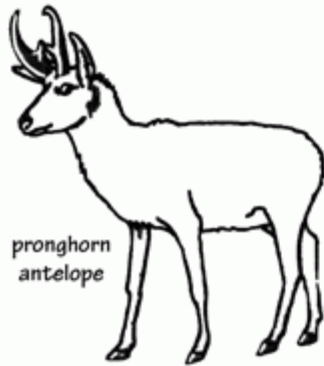

Color the California Mammals

big brown bat

black-tailed jackrabbit

mule deer

California kangaroo rat

black bear

pronghorn antelope

beaver

kit fox

ringtail

bobcat

river otter

gray squirrel

coyote

©Sheri Amsel

www.exploringnature.org