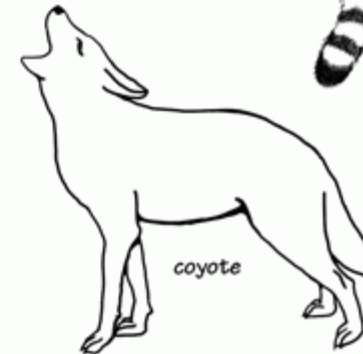

Color the California Mammals

big brown bat

black-tailed jackrabbit

mule deer

California kangaroo rat

black bear

pronghorn antelope

beaver

kit fox

ringtail

bobcat

river otter

gray squirrel

coyote

©Sheri Amsel

www.exploringnature.org