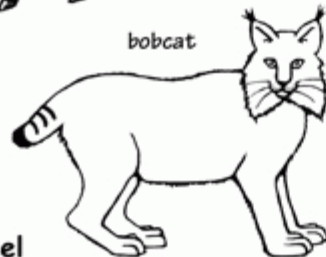

# Color the California Mammals

big brown bat

black-tailed jackrabbit

mule deer

California kangaroo rat

black bear

pronghorn antelope

beaver

kit fox

ringtail

bobcat

river otter

gray squirrel

coyote

©Sheri Amsel

[www.exploringnature.org](http://www.exploringnature.org)