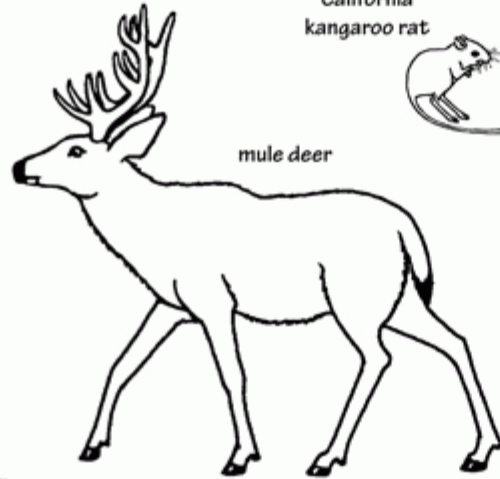

# Color the California Mammals

big brown bat

black-tailed jackrabbit

mule deer

California kangaroo rat

black bear

pronghorn antelope

beaver

kit fox

ringtail

bobcat

river otter

gray squirrel

coyote

©Sheri Amsel

[www.exploringnature.org](http://www.exploringnature.org)