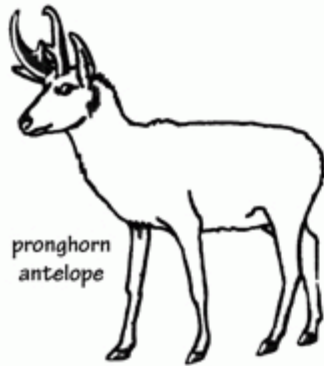

# Color the California Mammals

big brown bat

black-tailed jackrabbit

mule deer

California kangaroo rat

black bear

pronghorn antelope

beaver

kit fox

ringtail

bobcat

river otter

gray squirrel

coyote

©Sheri Amsel

[www.exploringnature.org](http://www.exploringnature.org)