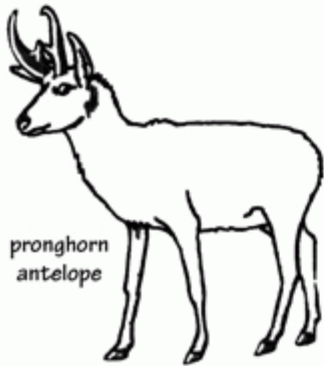

# Color the California Mammals

big brown bat

black-tailed jackrabbit

mule deer

California kangaroo rat

black bear

pronghorn antelope

beaver

kit fox

ringtail

bobcat

river otter

gray squirrel

coyote

©Sheri Amsel

[www.exploringnature.org](http://www.exploringnature.org)