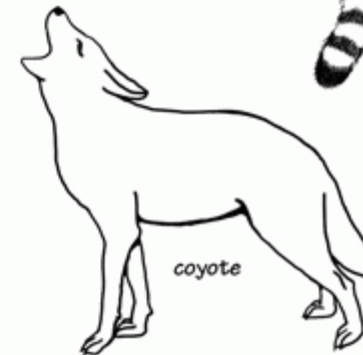

# Color the California Mammals

big brown bat

black-tailed jackrabbit

mule deer

California kangaroo rat

black bear

pronghorn antelope

beaver

kit fox

ringtail

bobcat

river otter

gray squirrel

coyote

©Sheri Amsel

[www.exploringnature.org](http://www.exploringnature.org)